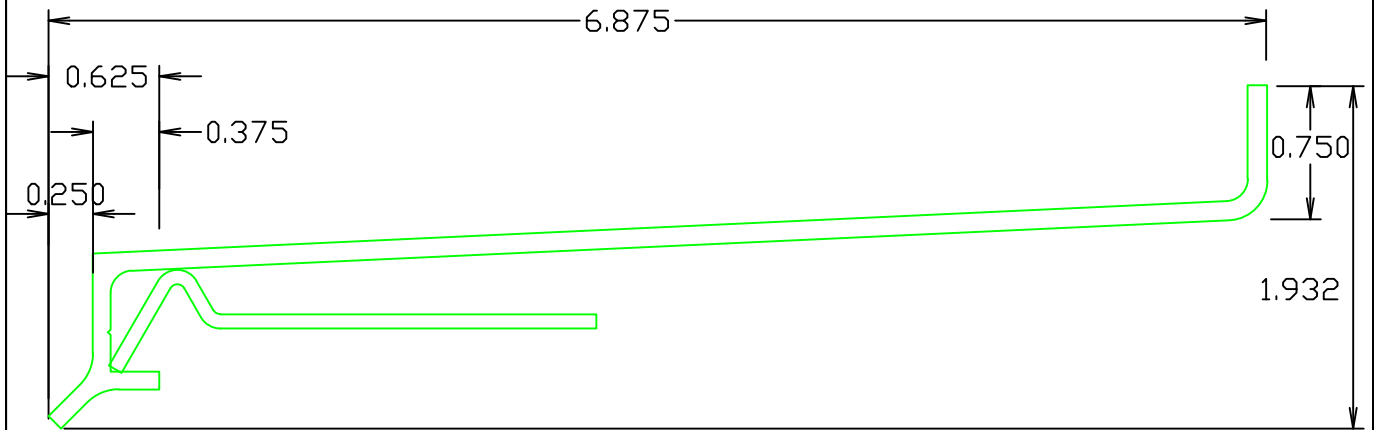

ALCOA SILLS & CLIP

6 5/8" ALOCA SILL & CLIP

6 7/8" ALOCA SILL & CLIP

7 1/2" ALOCA SILL & CLIP

SHEET #	Drawn by:	Customer	Revisions			WINDOW TECH SYSTEMS 15 OLD STONEBREAK ROAD MALTA, NY 12020 800-999-9855 FAX: 518-899-4104 info@windowtechsystems.net
	Checked by:		Project :	No.	Date	
	Date:					
	Scale: FULL					