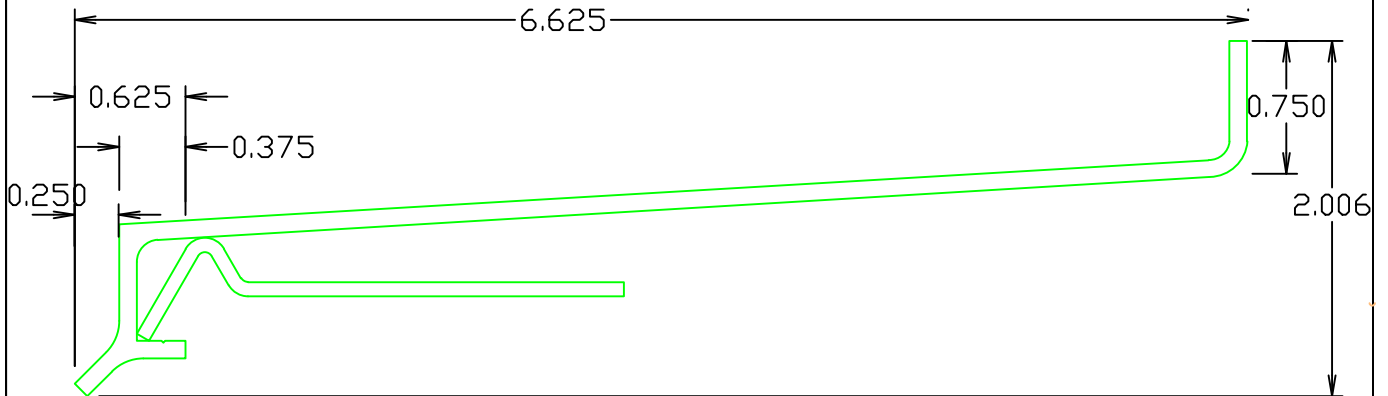

ALCOA SILLS & CLIP

6 5/8" ALOCA SILL & CLIP

6 7/8" ALOCA SILL & CLIP

7 1/2" ALOCA SILL & CLIP

SHEET #	Drawn by:	Customer	Revisions			WINDOW TECH SYSTEMS 15 OLD STONEBREAK ROAD MALTA, NY 12020 800-999-9855 FAX: 518-899-4104 info@windowtechsystems.net
	Checked by:		Project :	No.	Date	
	Date:					
	Scale: FULL					