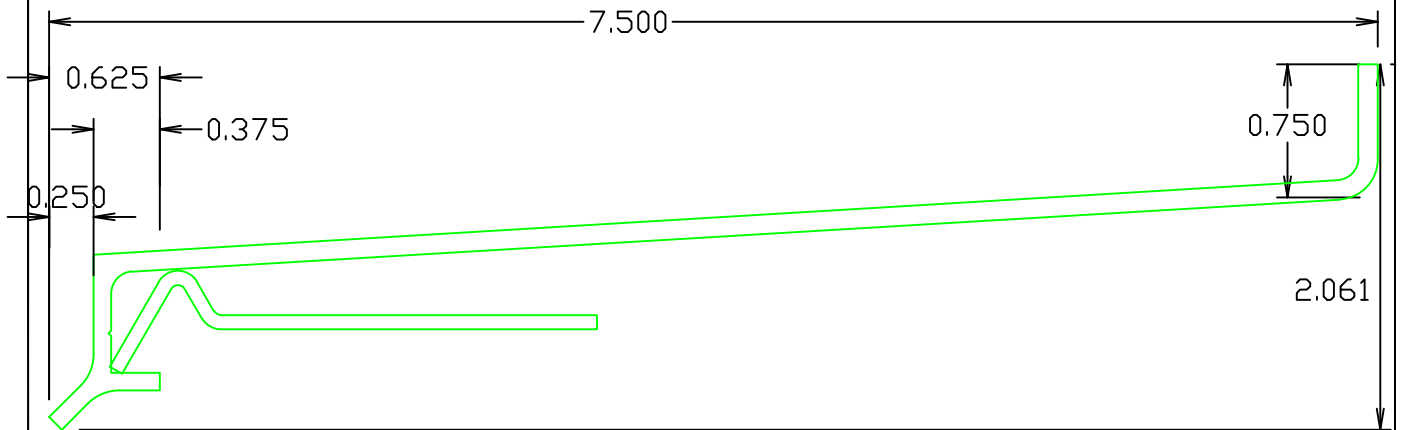

ALCOA SILLS & CLIP

6 5/8" ALOCA SILL & CLIP

6 7/8" ALOCA SILL & CLIP

7 1/2" ALOCA SILL & CLIP

SHEET #	Drawn by:	Customer	Revisions			WINDOW TECH SYSTEMS 15 OLD STONEBREAK ROAD MALTA, NY 12020 800-999-9855 FAX: 518-899-4104 info@windowtechsystems.net
	Checked by:		Project :	No.	Date	
	Date:					
	Scale: FULL					