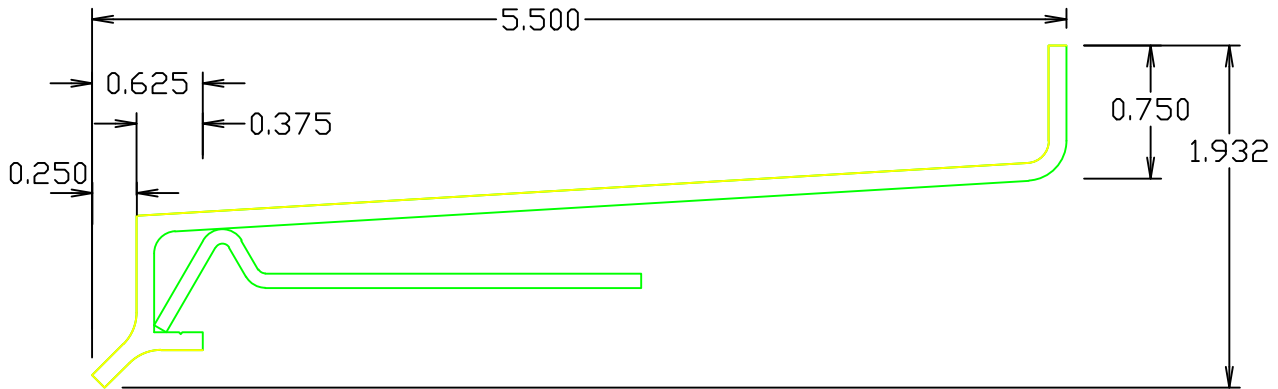

ALCOA SILLS & CLIP

5" ALOCA SILL & CLIP

5 1/2" ALOCA SILL & CLIP

6 1/4" ALOCA SILL & CLIP

SHEET #	Drawn by:	Customer	Revisions			WINDOW TECH SYSTEMS 15 OLD STONEBREAK ROAD MALTA, NY 12020 800-999-9855 FAX: 518-899-4104 info@windowtechsystems.net
	Checked by:		No.	Date	Description	
	Date:	Project :				
	Scale: FULL					