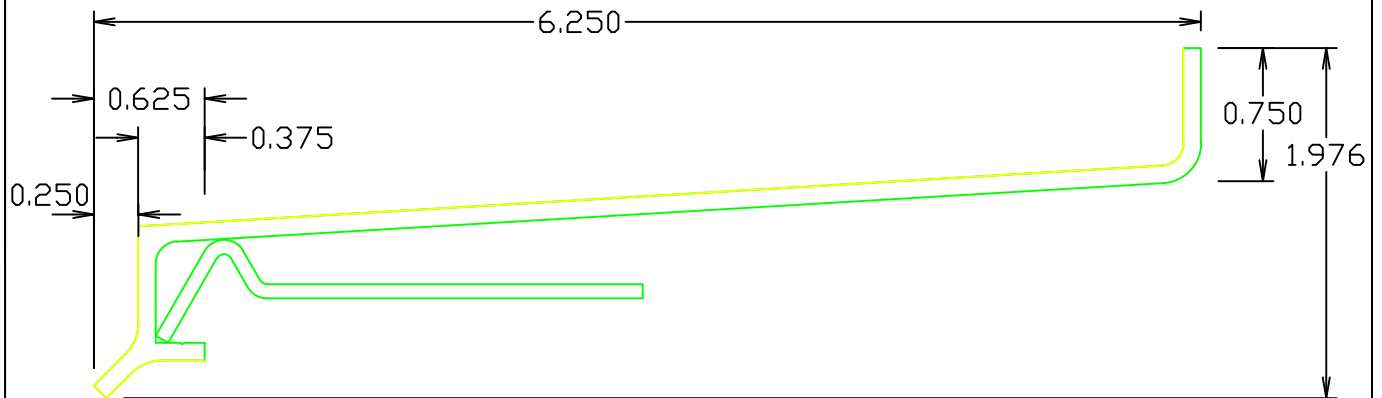

ALCOA SILLS & CLIP

5" ALOCA SILL & CLIP

5 1/2" ALOCA SILL & CLIP

6 1/4" ALOCA SILL & CLIP

SHEET #	Drawn by:	Customer	Revisions			WINDOW TECH SYSTEMS 15 OLD STONEBREAK ROAD MALTA, NY 12020 800-999-9855 FAX: 518-899-4104 info@windowtechsystems.net
	Checked by:		No.	Date	Description	
	Date:	Project :				
	Scale: FULL					