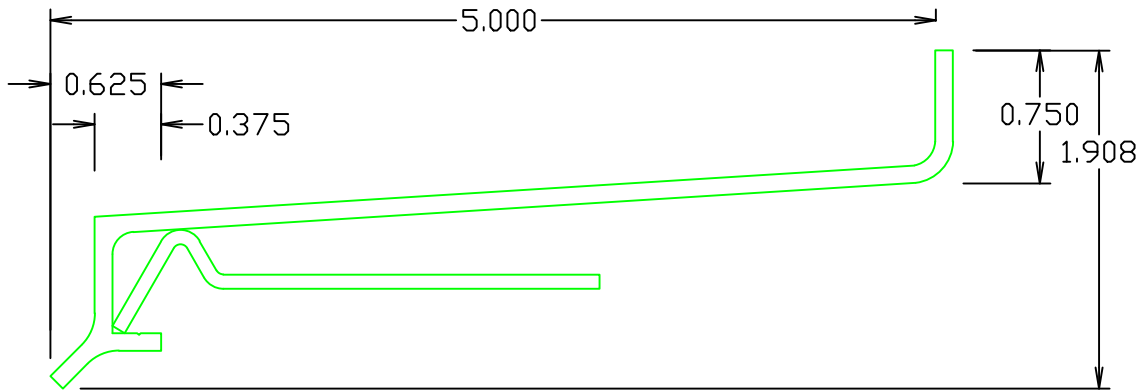

ALCOA SILLS & CLIP

5" ALOCA SILL & CLIP

5 1/2" ALOCA SILL & CLIP

6 1/4" ALOCA SILL & CLIP

SHEET #	Drawn by:	Customer	Revisions			WINDOW TECH SYSTEMS 15 OLD STONEBREAK ROAD MALTA, NY 12020 800-999-9855 FAX: 518-899-4104 info@windowtechsystems.net
	Checked by:		No.	Date	Description	
	Date:	Project :				
	Scale: FULL					