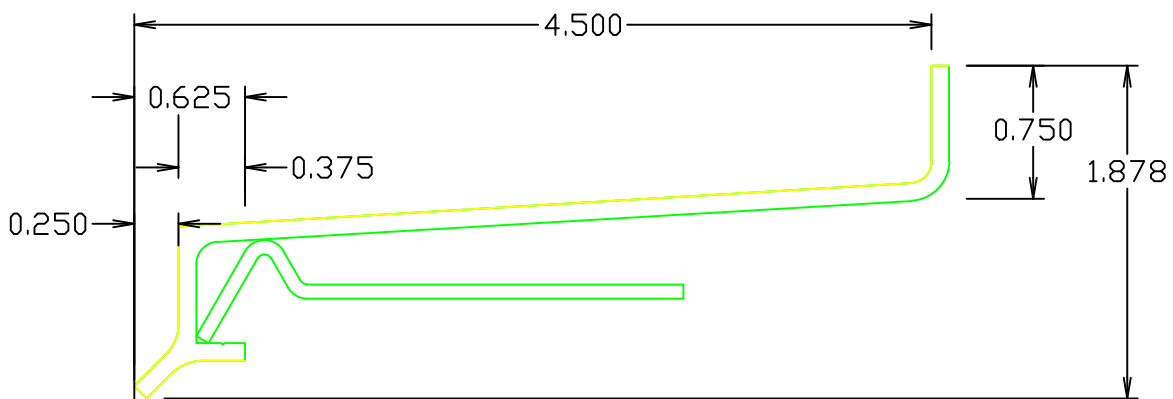

ALCOA SILLS & CLIP

3 1/2" ALOCA SILL & CLIP

4" ALOCA SILL & CLIP

4 1/2" ALOCA SILL & CLIP

SHEET # PG.1	Drawn by:	Customer	Revisions			WINDOW TECH SYSTEMS 15 OLD STONEBREAK ROAD MALTA, NY 12020 800-999-9855 FAX: 518-899-4104 info@windowtechsystems.net
	Checked by:		No.	Date	Description	
	Date:	Project :				
	Scale: FULL					