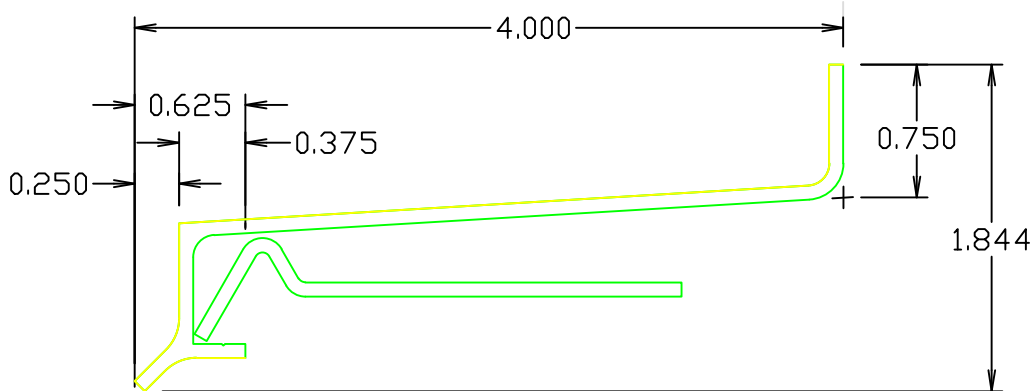

ALCOA SILLS & CLIP

3 1/2" ALOCA SILL & CLIP

4" ALOCA SILL & CLIP

4 1/2" ALOCA SILL & CLIP

SHEET # PG.1	Drawn by:	Customer	Revisions			WINDOW TECH SYSTEMS 15 OLD STONEBREAK ROAD MALTA, NY 12020 800-999-9855 FAX: 518-899-4104 info@windowtechsystems.net
	Checked by:		No.	Date	Description	
	Date:	Project :				
	Scale: FULL					