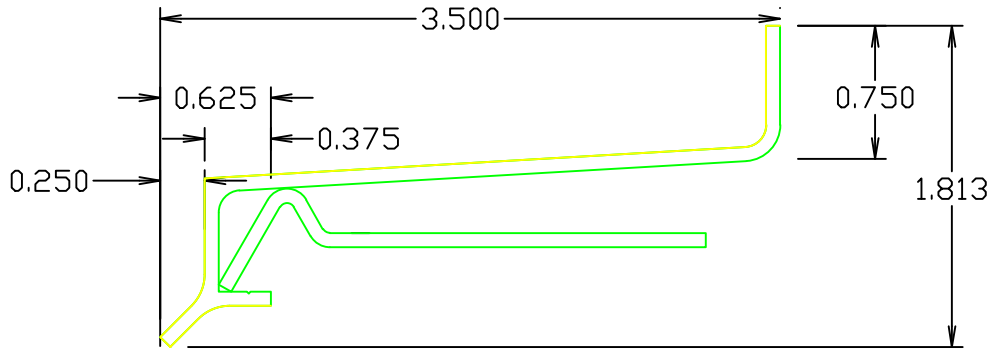

ALCOA SILLS & CLIP

3 1/2" ALOCA SILL & CLIP

4" ALOCA SILL & CLIP

4 1/2" ALOCA SILL & CLIP

SHEET # PG.1	Drawn by:	Customer	Revisions			WINDOW TECH SYSTEMS 15 OLD STONEBREAK ROAD MALTA, NY 12020 800-999-9855 FAX: 518-899-4104 info@windowtechsystems.net
	Checked by:		No.	Date	Description	
	Date:	Project :				
	Scale: FULL					