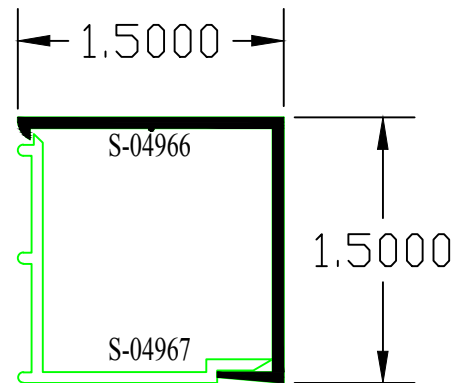

INTERIOR ALUMINUM SNAP TRIM FOR ALL WINDOW MODELS

Custom Size Trim Available Please Contact Window Tech Systems

SHEET #	Drawn by:	Customer	Revisions			WINDOW TECH SYSTEMS 15 OLD STONEBREAK ROAD MALTA, NY 12020 800-999-9855 FAX: 518-899-4104 info@windowtechsystems.net
	Checked by:		No.	Date	Description	
	Date:	Project :				
	Scale: FULL					