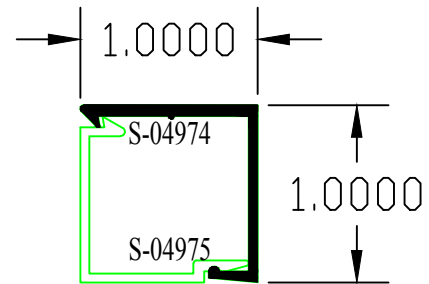

INTERIOR ALUMINUM SNAP TRIM FOR ALL WINDOW MODELS

Custom Size Trim Available Please Contact Window Tech Systems

SHEET #	Drawn by:	Customer	Revisions			WINDOW TECH SYSTEMS 15 OLD STONEBREAK ROAD MALTA, NY 12020 800-999-9855 FAX: 518-899-4104 info@windowtechsystems.net
	Checked by:		No.	Date	Description	
	Date:	Project :				
	Scale: FULL					