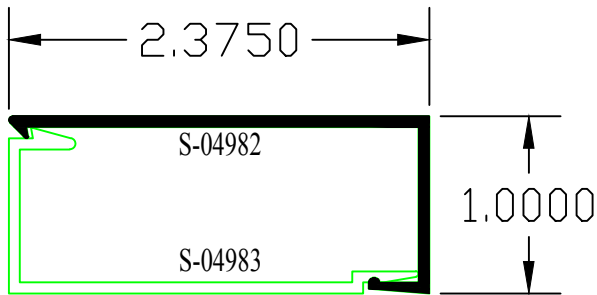

INTERIOR ALUMINUM SNAP TRIM FOR ALL WINDOW MODELS

Custom Size Trim Available Please Contact Window Tech Systems

SHEET #	Drawn by:	Customer	Revisions			WINDOW TECH SYSTEMS 15 OLD STONEBREAK ROAD MALTA, NY 12020 800-999-9855 FAX: 518-899-4104 info@windowtechsystems.net
	Checked by:		No.	Date	Description	
	Date:	Project :				
	Scale: FULL					