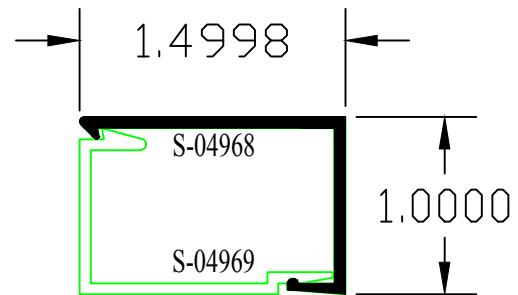

INTERIOR ALUMINUM SNAP TRIM FOR ALL WINDOW MODELS

Custom Size Trim Available Please Contact Window Tech Systems

SHEET #	Drawn by:	Customer	Revisions			WINDOW TECH SYSTEMS 15 OLD STONEBREAK ROAD MALTA, NY 12020 800-999-9855 FAX: 518-899-4104 info@windowtechsystems.net
	Checked by:		No.	Date	Description	
	Date:	Project :				
	Scale: FULL					