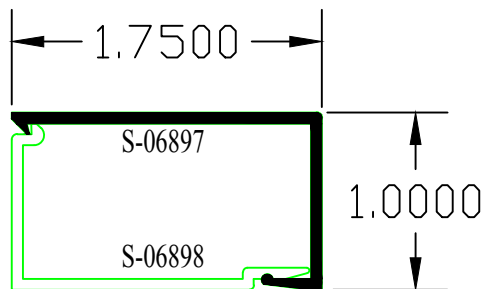

INTERIOR ALUMINUM SNAP TRIM FOR ALL WINDOW MODELS

Custom Size Trim Available Please Contact Window Tech Systems

SHEET #	Drawn by:	Customer	Revisions			WINDOW TECH SYSTEMS 15 OLD STONEBREAK ROAD MALTA, NY 12020 800-999-9855 FAX: 518-899-4104 info@windowtechsystems.net
	Checked by:		No.	Date	Description	
	Date:	Project :				
	Scale: FULL					