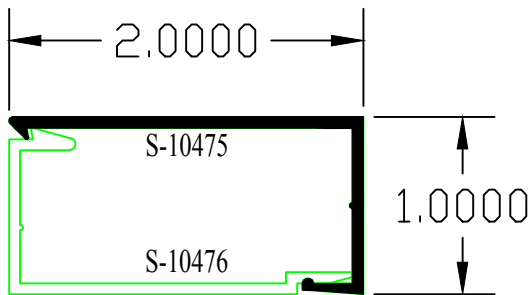

INTERIOR ALUMINUM SNAP TRIM FOR ALL WINDOW MODELS

Custom Size Trim Available Please Contact Window Tech Systems

SHEET #	Drawn by:	Customer	Revisions			WINDOW TECH SYSTEMS 15 OLD STONEBREAK ROAD MALTA, NY 12020 800-999-9855 FAX: 518-899-4104 info@windowtechsystems.net
	Checked by:		No.	Date	Description	
	Date:	Project :				
	Scale: FULL					