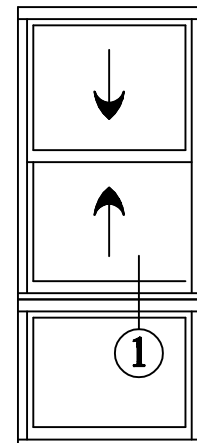

SERIES 9000 MULL OPTIONS DOUBLE HUNG : FIXED LITE WINDOWS

SELF MULL

9000DH - 9000DH

SELF MULL

9000DH - 9500FL

SELF MULL

9500FL - 9000DH

4 1/8" DEPTH FRAME

1/2 SCALE

SERIES 9000 MULL OPTIONS DOUBLE HUNG : FIXED LITE WINDOWS

SELF MULL

9500FL - 9000DH

H - MULLION

9000DH - 9500FL

COMMON JAMB

CONTINUOUS HEADER & SILL