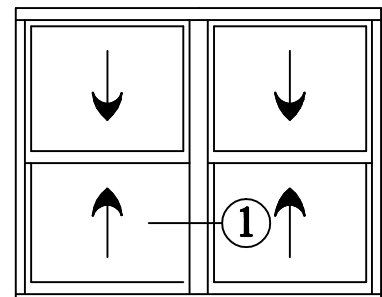

1/2 SCALE

SERIES 9000 MULL OPTIONS DOUBLE HUNG : FIXED LITE WINDOWS

SELF MULL

9500FL - 9000DH

H - MULLION

9000DH - 9500FL

COMMON JAMB

CONTINUOUS HEADER & SILL