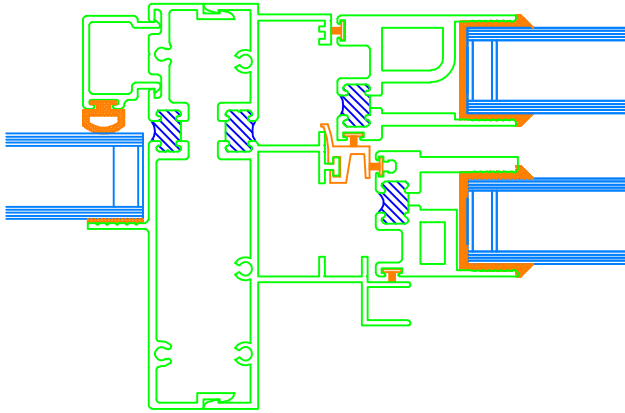

SERIES 9000 MULL OPTIONS DOUBLE HUNG : FIXED LITE WINDOWS

SELF MULL

9000DH - 9000DH

SELF MULL

9000DH - 9500FL

SELF MULL

9500FL - 9000DH

4 1/8" DEPTH FRAME

1/2 SCALE

SERIES 9000 MULL OPTIONS DOUBLE HUNG : FIXED LITE WINDOWS

SELF MULL

9500FL - 9000DH

H - MULLION

9000DH - 9500FL

COMMON JAMB

CONTINUOUS HEADER & SILL

9000DH - 9000DH

SERIES 9000 MULL OPTIONS DOUBLE HUNG : DOUBLE HUNG

3 PIECE MULLION

9000DH - 9000DH