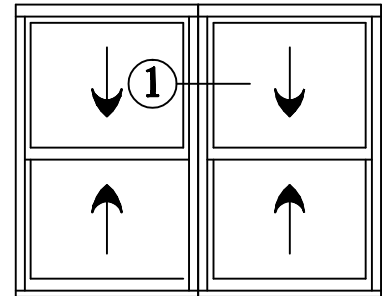

SERIES 9000 MULL OPTIONS DOUBLE HUNG : DOUBLE HUNG

3 PIECE MULLION

9000DH - 9000DH