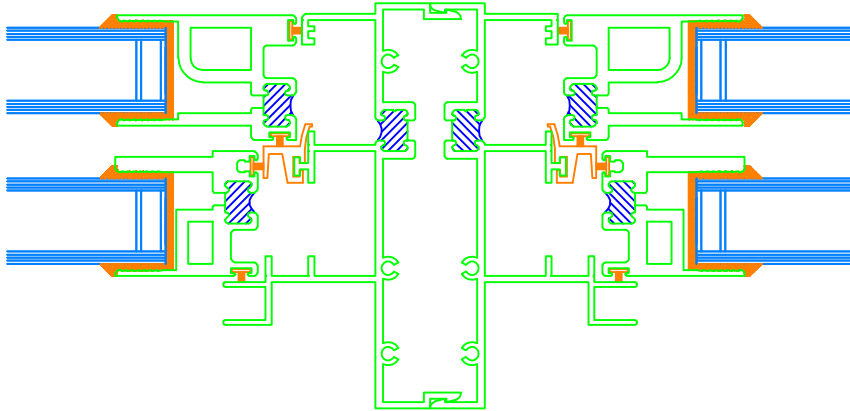

SERIES 9000 MULL OPTIONS DOUBLE HUNG : FIXED LITE WINDOWS

SELF MULL

9000DH - 9000DH

SELF MULL

9000DH - 9500FL

SELF MULL

9500FL - 9000DH

4 1/8" DEPTH FRAME

1/2 SCALE

SERIES 9000 MULL OPTIONS DOUBLE HUNG : FIXED LITE WINDOWS

SELF MULL

9500FL - 9000DH

H - MULLION

9000DH - 9500FL

COMMON JAMB

CONTINUOUS HEADER & SILL

9000DH - 9000DH

SERIES 9000 MULL OPTIONS DOUBLE HUNG : DOUBLE HUNG

3 PIECE MULLION

9000DH - 9000DH