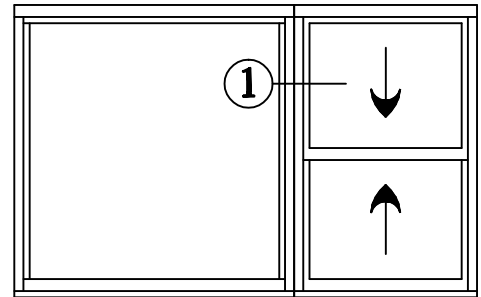

SERIES 9000 MULL OPTIONS DOUBLE HUNG : FIXED LITE WINDOWS

SELF MULL

9000DH - 9000DH

SELF MULL

9000DH - 9500FL

SELF MULL

9500FL - 9000DH

4 1/8" DEPTH FRAME

1/2 SCALE

SERIES 9000 MULL OPTIONS DOUBLE HUNG : FIXED LITE WINDOWS

SELF MULL

9500FL - 9000DH

H - MULLION

9000DH - 9500FL

COMMON JAMB

CONTINUOUS HEADER & SILL