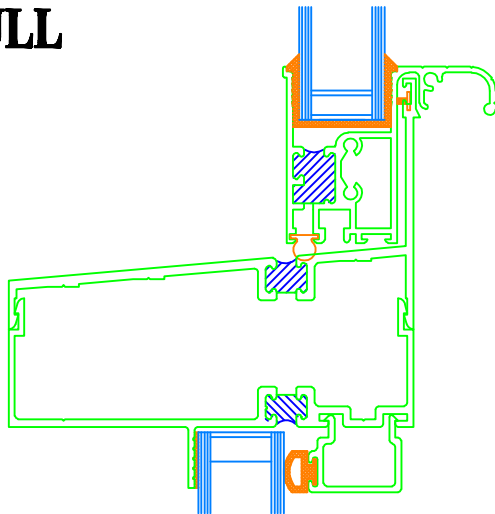

SERIES 9000 MULL OPTIONS DOUBLE HUNG : FIXED LITE WINDOWS

SELF MULL

9000DH - 9000DH

SELF MULL

9000DH - 9500FL

SELF MULL

9500FL - 9000DH

4 1/8" DEPTH FRAME

1/2 SCALE

SERIES 9000 MULL OPTIONS DOUBLE HUNG : FIXED LITE WINDOWS

SELF MULL

9500FL - 9000DH

H - MULLION

9000DH - 9500FL

COMMON JAMB

CONTINUOUS HEADER & SILL

9000DH - 9000DH

SERIES 9000 MULL OPTIONS DOUBLE HUNG : DOUBLE HUNG

3 PIECE MULLION

9000DH - 9000DH