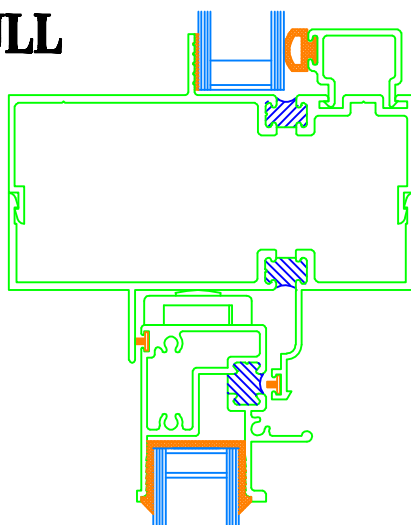

SERIES 9000 MULL OPTIONS DOUBLE HUNG : FIXED LITE WINDOWS

SELF MULL

9000DH - 9000DH

SELF MULL

9000DH - 9500FL

SELF MULL

9500FL - 9000DH

4 1/8" DEPTH FRAME

1/2 SCALE

SERIES 9000 MULL OPTIONS DOUBLE HUNG : FIXED LITE WINDOWS

SELF MULL

9500FL - 9000DH

H - MULLION

9000DH - 9500FL

COMMON JAMB

CONTINUOUS HEADER & SILL

9000DH - 9000DH

SERIES 9000 MULL OPTIONS DOUBLE HUNG : DOUBLE HUNG

3 PIECE MULLION

9000DH - 9000DH