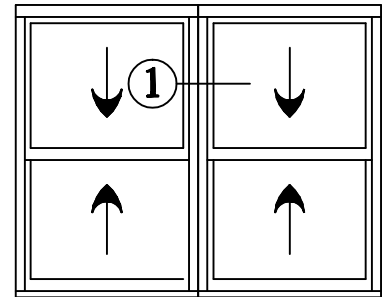

SERIES 9000 MULL OPTIONS DOUBLE HUNG : FIXED LITE WINDOWS

SELF MULL

9000DH - 9000DH

SELF MULL

9000DH - 9500FL

SELF MULL

9500FL - 9000DH

4 1/8" DEPTH FRAME

1/2 SCALE

SERIES 9000 MULL OPTIONS DOUBLE HUNG : FIXED LITE WINDOWS

SELF MULL

9500FL - 9000DH

H - MULLION

9000DH - 9500FL

COMMON JAMB

CONTINUOUS HEADER & SILL