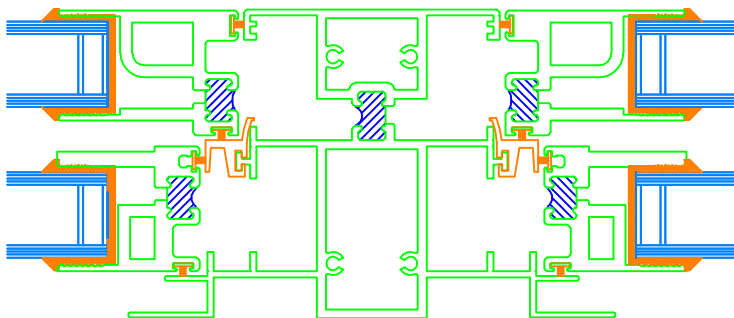

SERIES 9000 MULL OPTIONS DOUBLE HUNG : FIXED LITE WINDOWS

SELF MULL

9000DH - 9000DH

SELF MULL

9000DH - 9500FL

SELF MULL

9500FL - 9000DH

4 1/8" DEPTH FRAME

1/2 SCALE

SERIES 9000 MULL OPTIONS DOUBLE HUNG : FIXED LITE WINDOWS

SELF MULL

9500FL - 9000DH

H - MULLION

9000DH - 9500FL

COMMON JAMB

CONTINUOUS HEADER & SILL

9000DH - 9000DH

SERIES 9000 MULL OPTIONS DOUBLE HUNG : DOUBLE HUNG

3 PIECE MULLION

9000DH - 9000DH