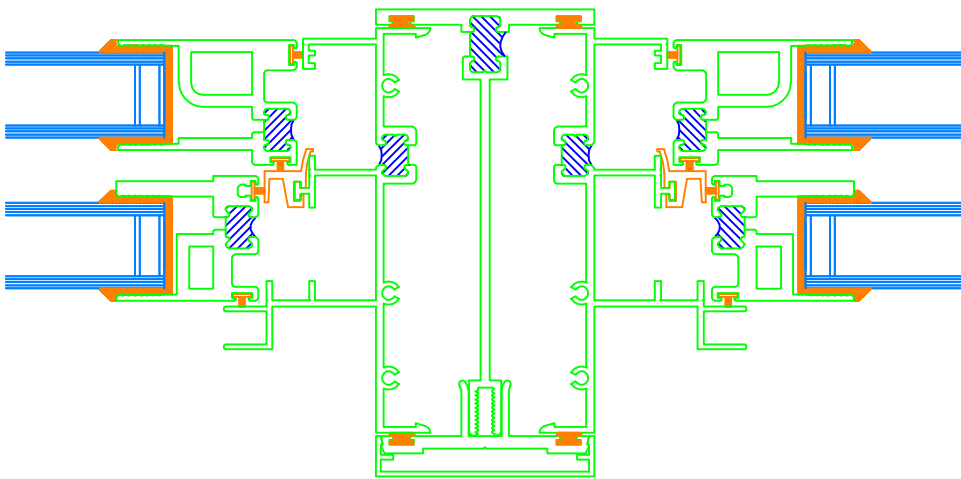

SERIES 9000 MULL OPTIONS DOUBLE HUNG : FIXED LITE WINDOWS

SELF MULL

9000DH - 9000DH

SELF MULL

9000DH - 9500FL

SELF MULL

9500FL - 9000DH

4 1/8" DEPTH FRAME

1/2 SCALE

SERIES 9000 MULL OPTIONS DOUBLE HUNG : FIXED LITE WINDOWS

SELF MULL

9500FL - 9000DH

H - MULLION

9000DH - 9500FL

COMMON JAMB

CONTINUOUS HEADER & SILL

9000DH - 9000DH

SERIES 9000 MULL OPTIONS DOUBLE HUNG : DOUBLE HUNG

3 PIECE MULLION

9000DH - 9000DH