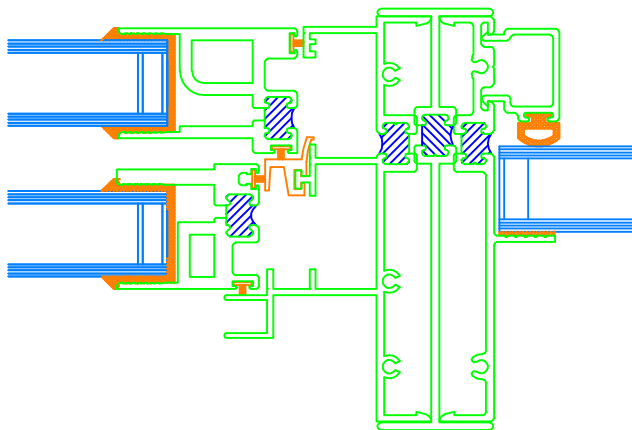

SERIES 9000 MULL OPTIONS DOUBLE HUNG : FIXED LITE WINDOWS

SELF MULL

9000DH - 9000DH

SELF MULL

9000DH - 9500FL

SELF MULL

9500FL - 9000DH

4 1/8" DEPTH FRAME

1/2 SCALE

SERIES 9000 MULL OPTIONS DOUBLE HUNG : FIXED LITE WINDOWS

SELF MULL

9500FL - 9000DH

H - MULLION

9000DH - 9500FL

COMMON JAMB

CONTINUOUS HEADER & SILL

9000DH - 9000DH

SERIES 9000 MULL OPTIONS DOUBLE HUNG : DOUBLE HUNG

3 PIECE MULLION

9000DH - 9000DH