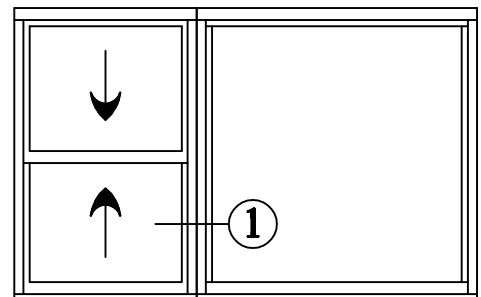

1/2 SCALE

SERIES 9000 MULL OPTIONS DOUBLE HUNG : FIXED LITE WINDOWS

SELF MULL

9500FL - 9000DH

H - MULLION

9000DH - 9500FL

COMMON JAMB

CONTINUOUS HEADER & SILL