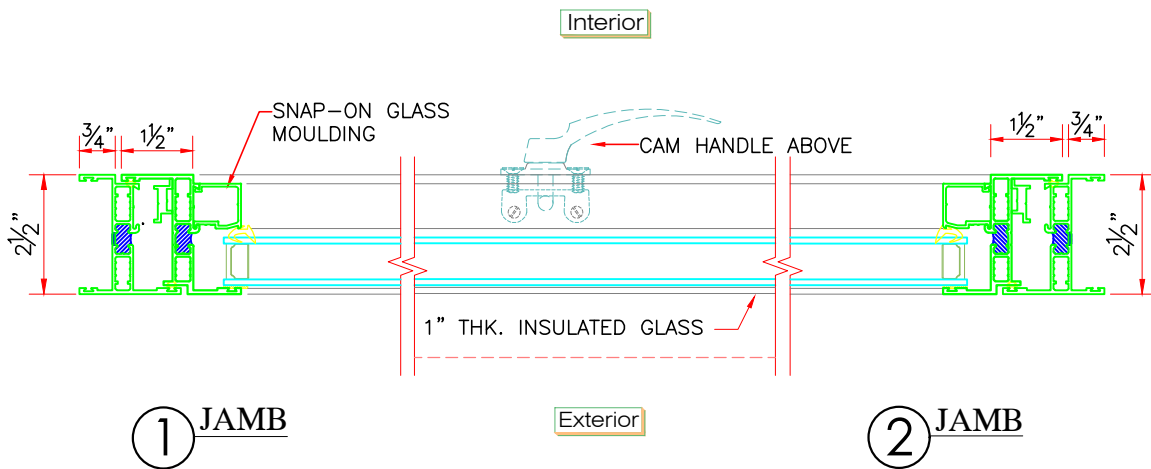

SERIES 5200
HOPPER WINDOW
LC40 or CW40
4'0 x 2'8

TYPICAL SECTIONAL DETAILS

SHEET #	Drawn by:	Customer	Revisions			<p style="text-align: center;">WINDOW TECH SYSTEMS</p> <p style="text-align: center;">15 OLD STONEBREAK ROAD MALTA, NY 12020</p> <p style="text-align: center;">800-999-9855 FAX: 518-899-4104 info@windowtechsystems.net</p>
	Checked by:		No.	Date	Description	
	Date:					
	Scale: 3" = 1'-0"		Project :			