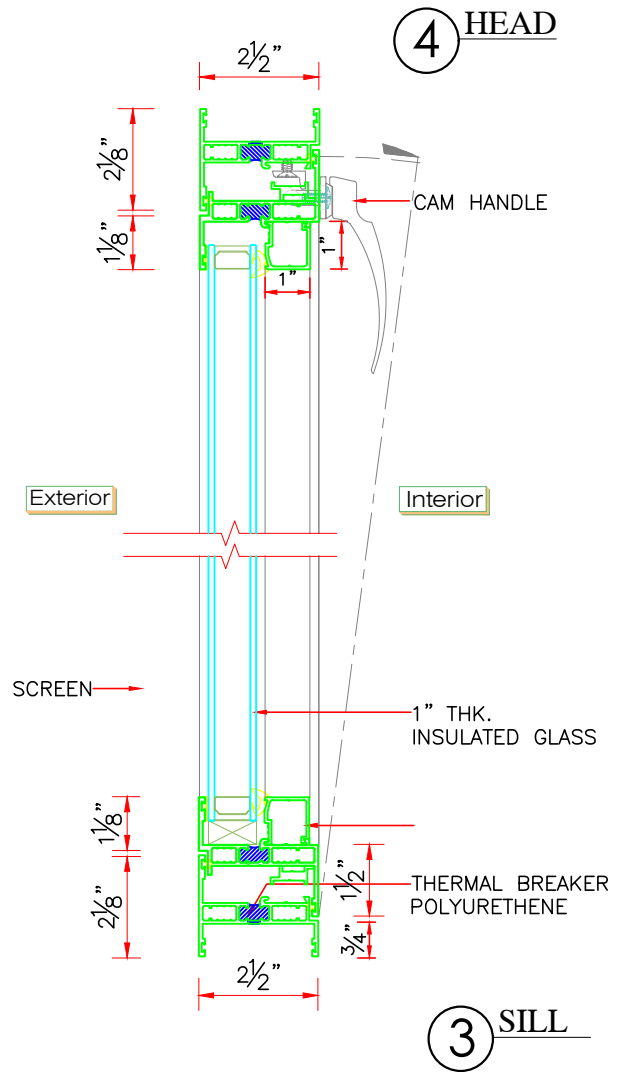

SERIES 5200
HOPPER WINDOW
LC40 or CW40
4'0 x 2'8

TYPICAL SECTIONAL DETAILS

SHEET #	Drawn by:	Customer	Revisions			<p style="text-align: center;">WINDOW TECH SYSTEMS</p> <p style="text-align: center;">15 OLD STONEBREAK ROAD MALTA, NY 12020</p> <p style="text-align: center;">800-999-9855 FAX: 518-899-4104 info@windowtechsystems.net</p>
	Checked by:		No.	Date	Description	
	Date:					
	Scale: 3" = 1'-0"		Project :			