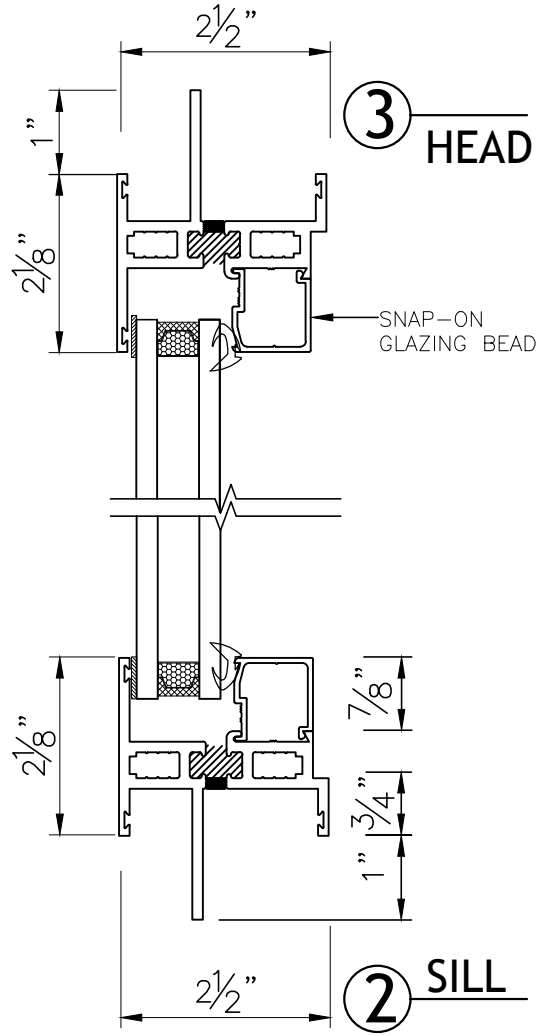

SERIES 5502
 FIXED WINDOW
 w/1" NAIL FIN
 F-AW80 5'0" x 8'3"

SHEET #

Drawn by:

Customer

Revisions

Checked by:

No.	Date	Description

Date:

Project :

Scale: 6" = 1'-0"

Window Tech Systems, Inc.

15 Old Stonebreak Road, Malta, NY 12020
 TEL: (800)999-9855 FAX: (518)899-4104
 info@windowtechsystems.net
 www.windowtechsystems.net