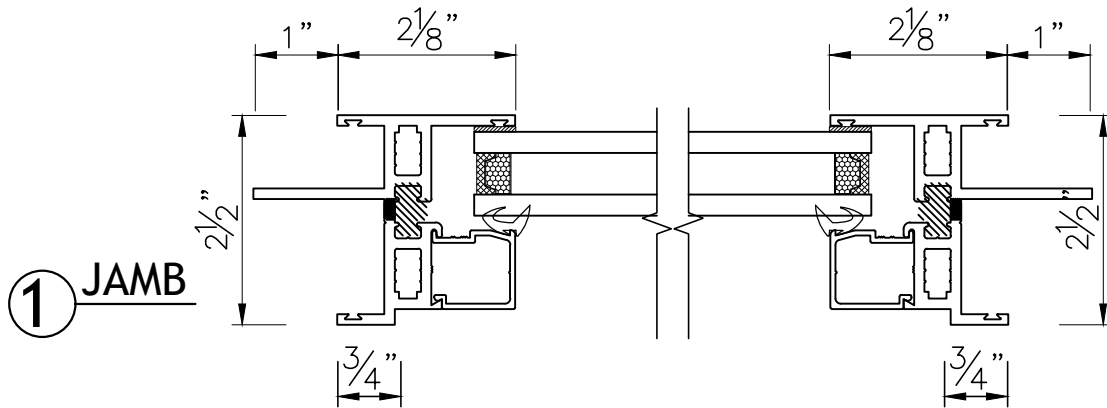

SERIES 5502
 FIXED WINDOW
 w/1" NAIL FIN
 F-AW80 5'0" x 8'3"

SHEET #

Drawn by:

Customer

Revisions

Checked by:

No.	Date	Description

Date:

Project :

Scale: 6" = 1'-0"

Window Tech Systems, Inc.

15 Old Stonebreak Road, Malta, NY 12020
 TEL: (800)999-9855 FAX: (518)899-4104
 info@windowtechsystems.net
 www.windowtechsystems.net