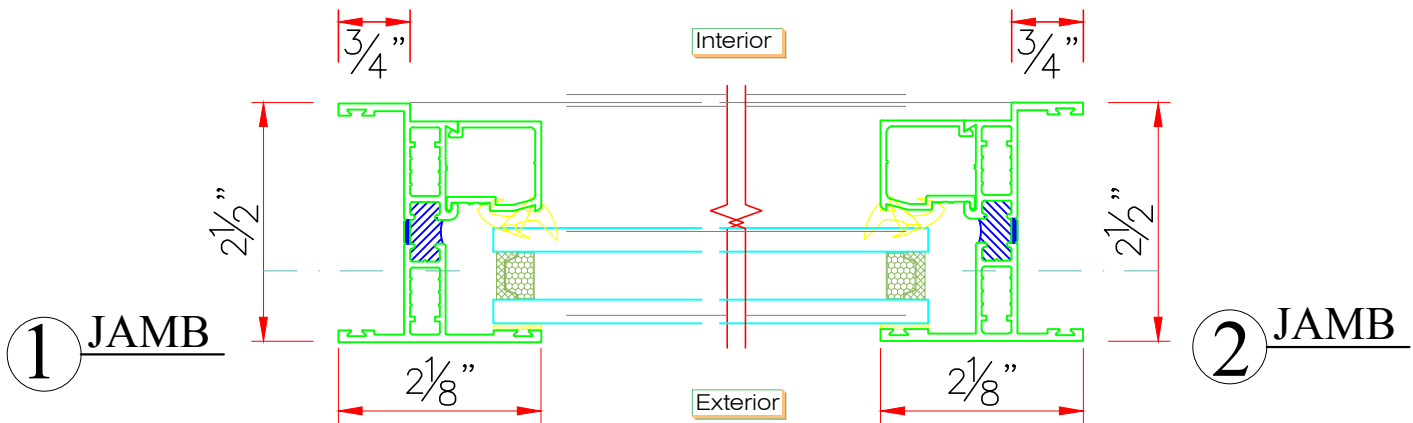

SERIES 5500
FIXED WINDOW
F-LC100 or CW100
5'0" x 5'0"

TYPICAL SECTIONAL DETAILS

SHEET #	Drawn by:	Customer	Revisions			Window Tech Systems, Inc. 15 Old Stonebreak Road, Malta, NY 12020 TEL: (800)999-9855 FAX: (518)899-4104 info@windowtechsystems.net www.windowtechsystems.net
	Checked by:		No.	Date	Description	
	Date:					
	Scale: 6" = 1'-0"		Project :			