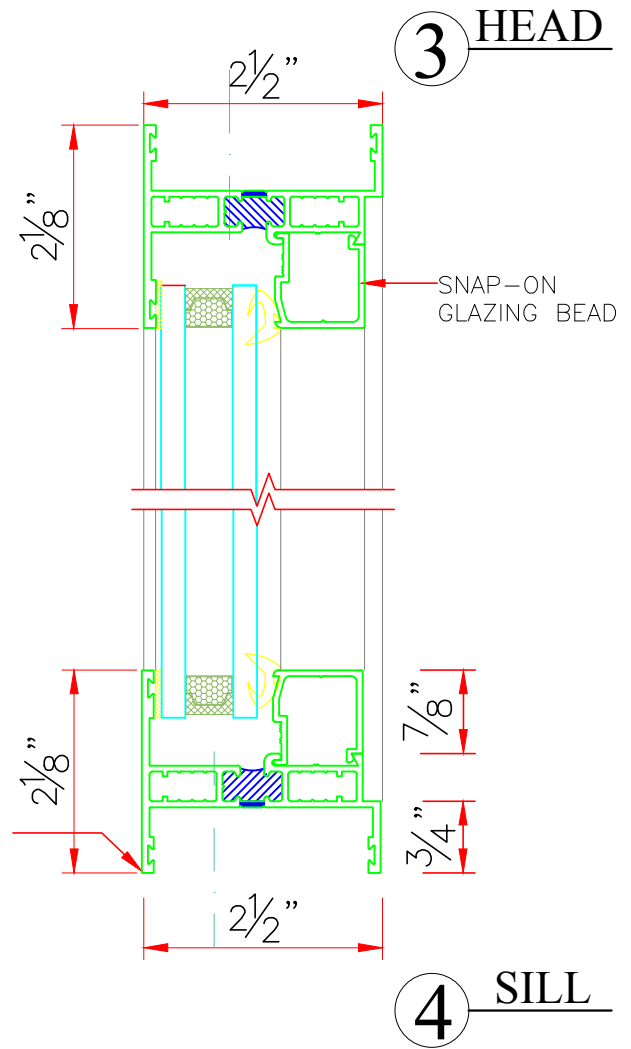

SERIES 5500
FIXED WINDOW
F-LC100 or CW100
5'0" x 5'0"

TYPICAL SECTIONAL DETAILS

SHEET #	Drawn by:	Customer	Revisions			Window Tech Systems, Inc. 15 Old Stonebreak Road, Malta, NY 12020 TEL: (800)999-9855 FAX: (518)899-4104 info@windowtechsystems.net www.windowtechsystems.net
	Checked by:		No.	Date	Description	
	Date:					
	Scale: 6" = 1'-0"		Project :			