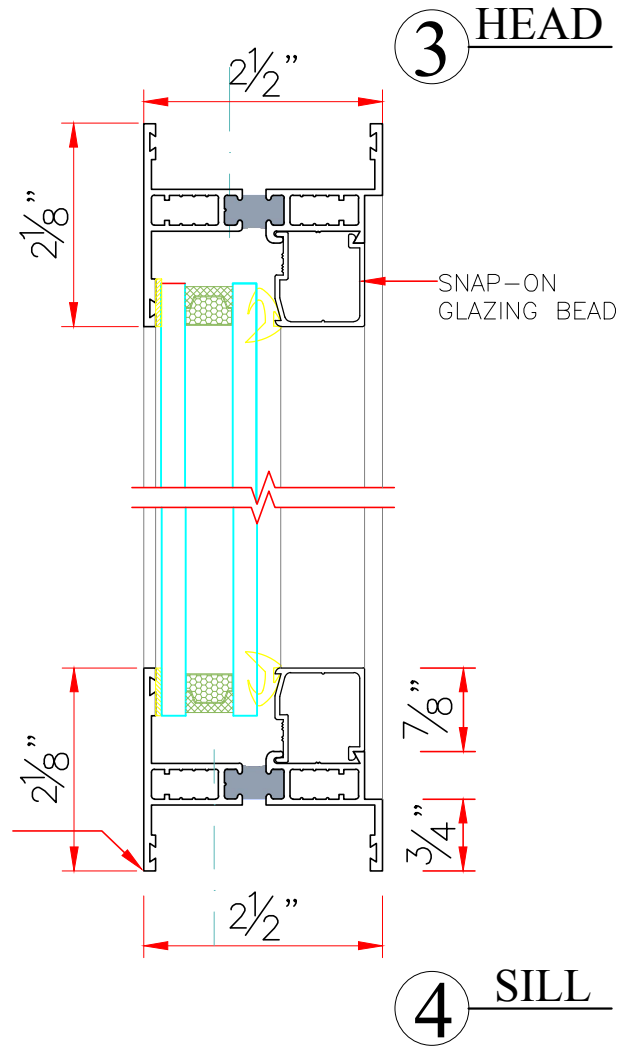

SERIES 5500  
FIXED WINDOW  
F-AW80 5'0" x 8'3"

TYPICAL SECTIONAL DETAILS

SHEET #	Drawn by:	Customer	Revisions			<b>Window Tech Systems, Inc.</b> 15 Old Stonebreak Road, Malta, NY 12020 TEL: (800)999-9855 FAX: (518)899-4104 info@windowtechsystems.net www.windowtechsystems.net
	Checked by:		No.	Date	Description	
	Date:					
	Scale: 6" = 1'-0"		Project :			