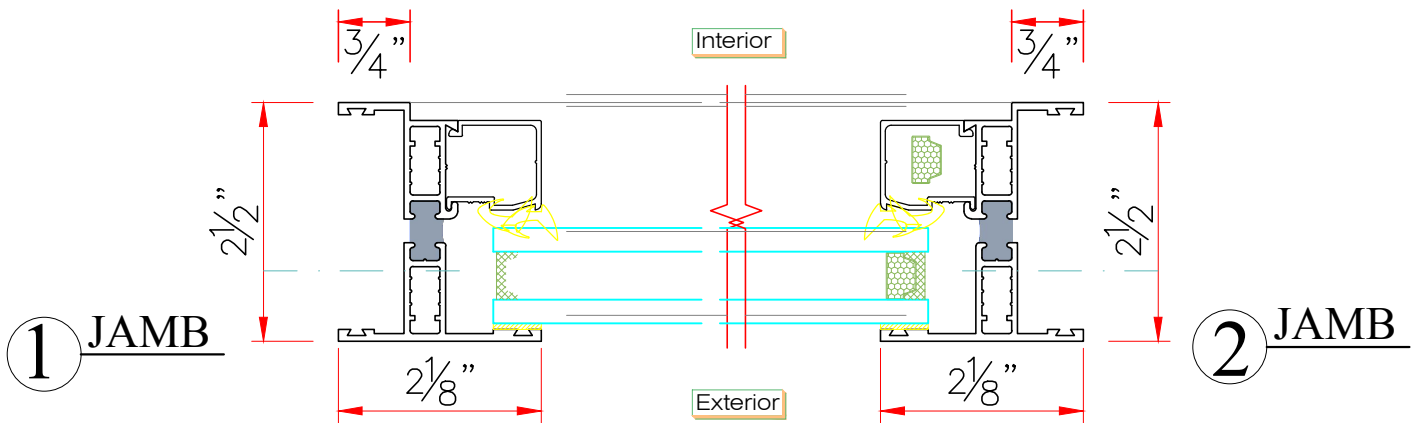

SERIES 5500  
FIXED WINDOW  
F-AW80 5'0" x 8'3"

TYPICAL SECTIONAL DETAILS

SHEET #	Drawn by:	Customer	Revisions			<b>Window Tech Systems, Inc.</b> 15 Old Stonebreak Road, Malta, NY 12020 TEL: (800)999-9855 FAX: (518)899-4104 info@windowtechsystems.net www.windowtechsystems.net
	Checked by:		No.	Date	Description	
	Date:					
	Scale: 6" = 1'-0"		Project :			