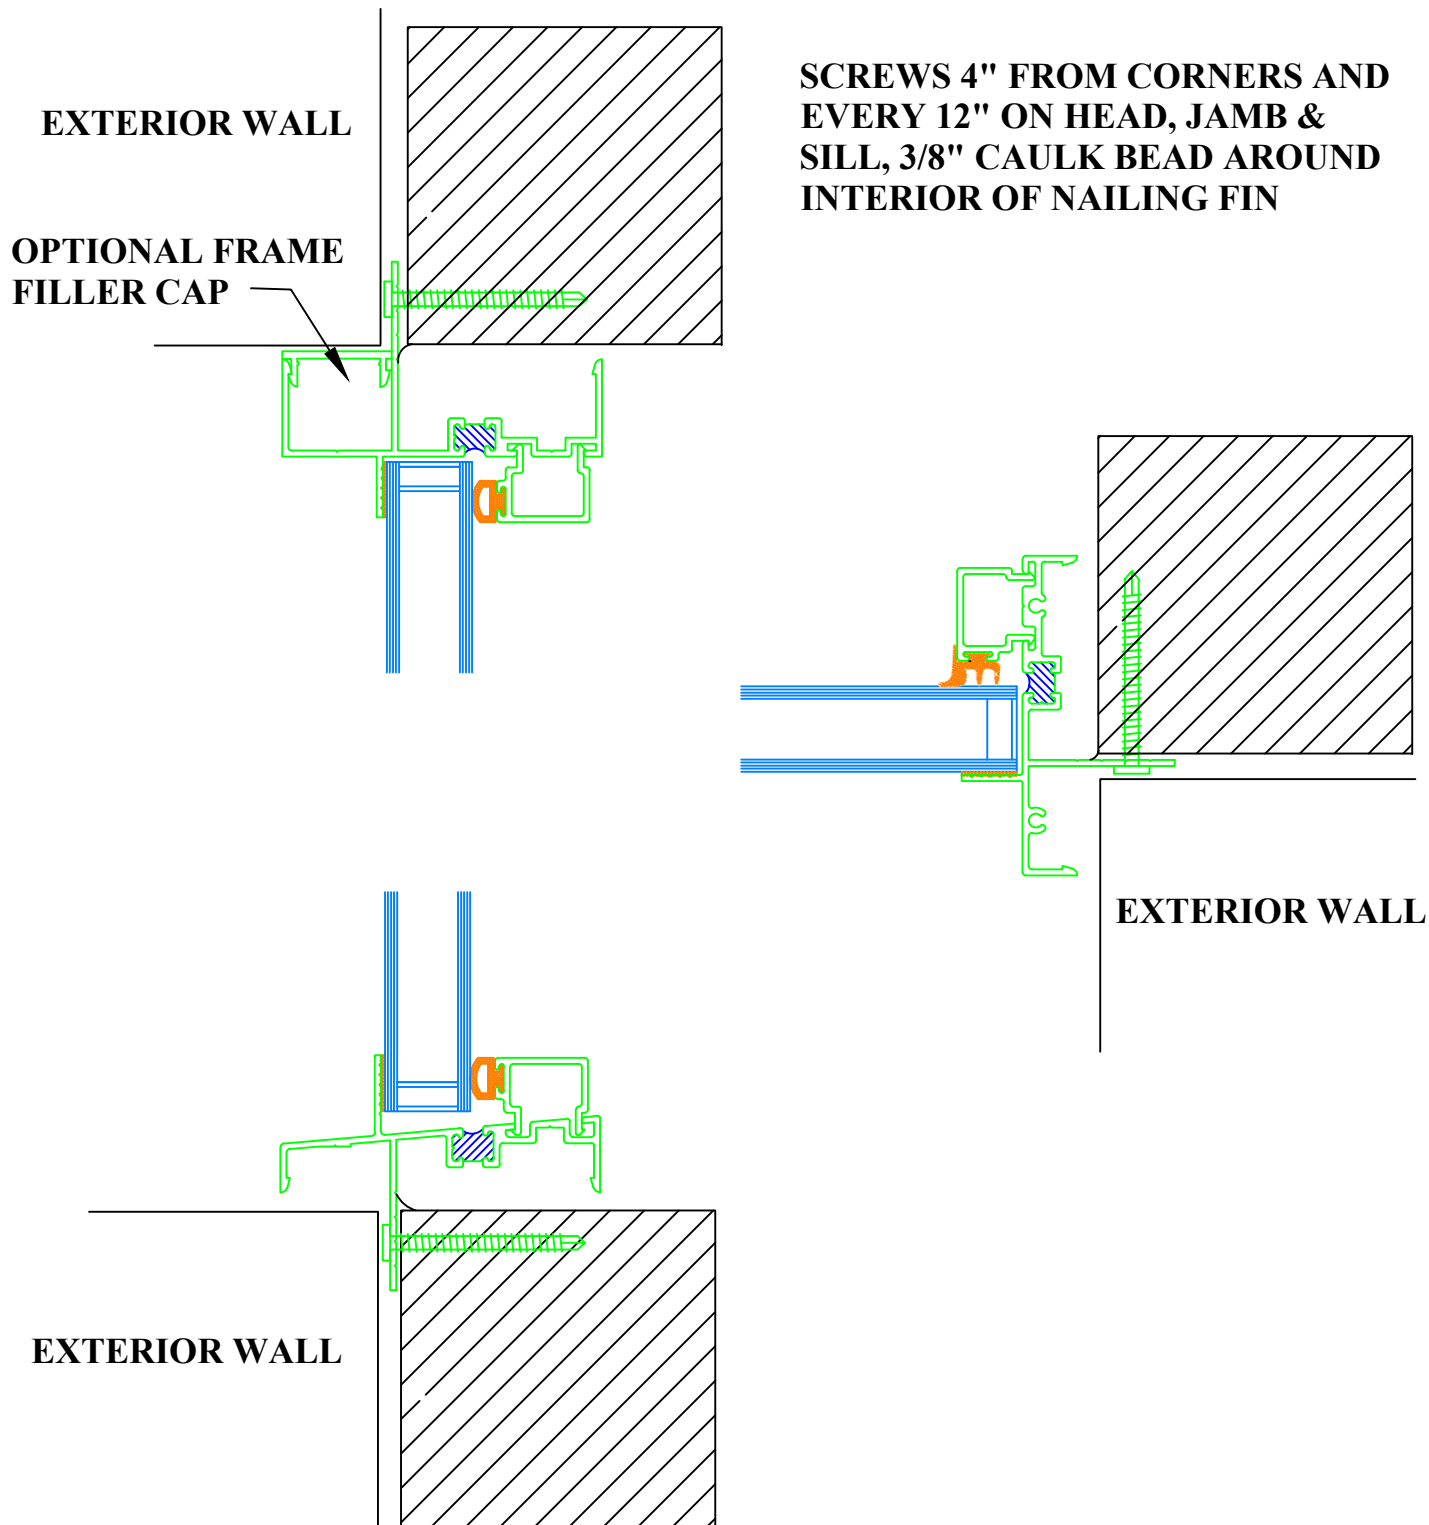

Window Tech Systems ^{Inc.}

TYPICAL INSTALLATION

ALUMINUM NEW CONSTRUCTION WINDOW with 1" BLDRS. FIN

INSTALL FOR 1" BLDRS. FIN WITH OPTIONAL FRAME FILLER CAP

1/2 SCALE