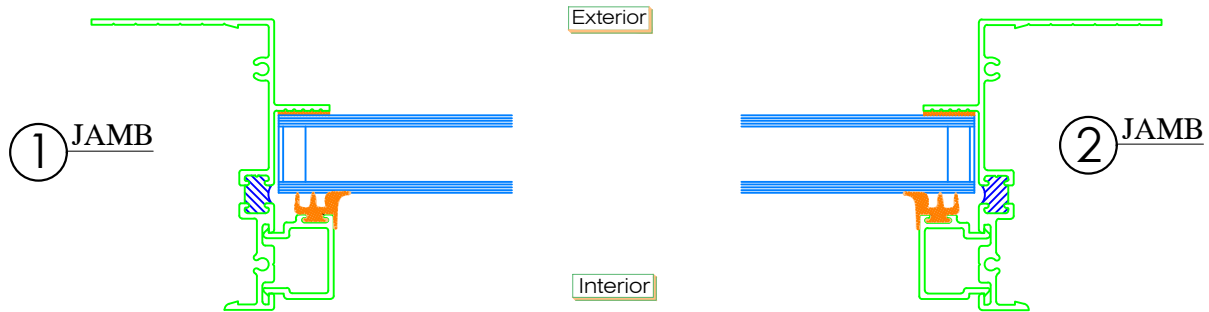

Series 7501C Fixed Lite
 Aluminum Prime Window
 Thermal Master Seal
 1 1/2" Flange Frame
 Commercial
 F-C70 (6'0x 6'0)
 3 1/4" Frame Depth

Typical Vert. Sectional Details

Typical Horiz. Sectional Details