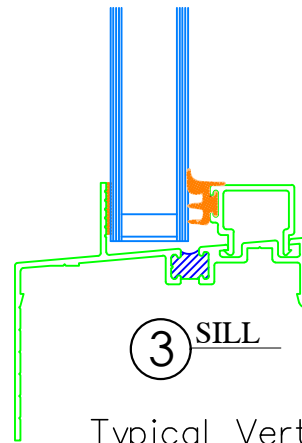

Series 7501C Fixed Lite
 Aluminum Prime Window
 Thermal Master Seal
 1 1/2" Flange Frame
 Commercial
 F-C70 (6'0x 6'0)
 3 1/4" Frame Depth

Typical Vert. Sectional Details

Typical Horiz. Sectional Details