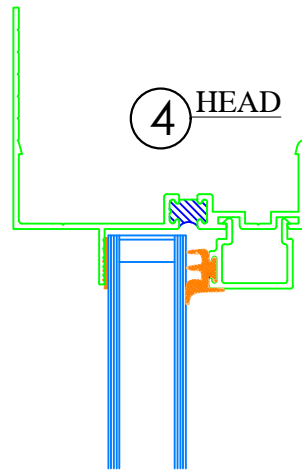

Series 7501C Fixed Lite
 Aluminum Prime Window
 Thermal Master Seal
 1 1/2" Flange Frame
 Commercial
 F-C70 (6'0x 6'0)
 3 1/4" Frame Depth

Typical Vert. Sectional Details

Typical Horiz. Sectional Details