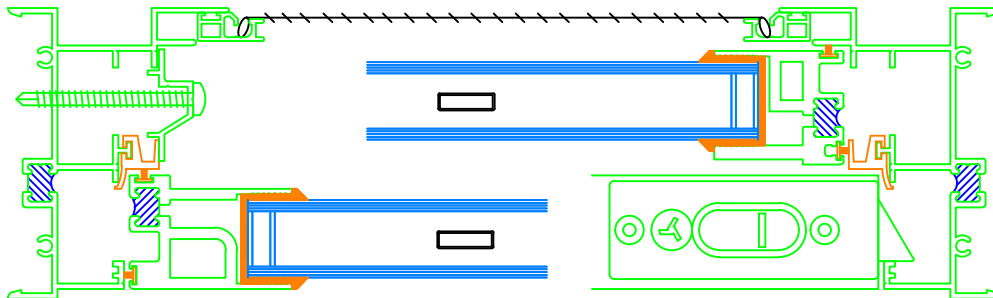

INTERNAL MUNTINS
BETWEEN THE GLASS
GBG

SHEET #	Drawn by:	Customer	Revisions			WINDOW TECH SYSTEMS 15 OLD STONEBREAK ROAD MALTA, NY 12020 800-999-9855 FAX: 518-899-4104 info@windowtechsystems.net
	Checked by:		No.	Date	Description	
	Date:	Project :				
	Scale: 1/2 Scale					