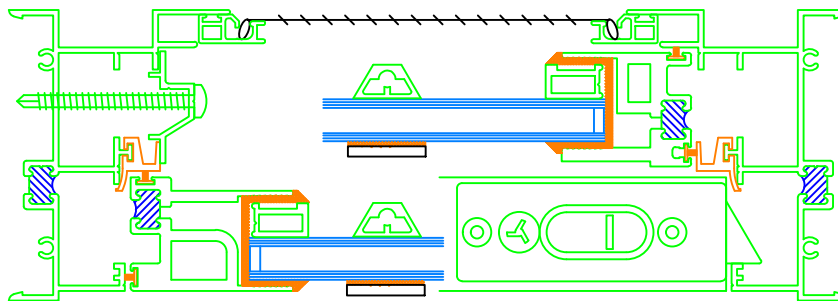

ADHESIVE FLAT SDL INTERIOR
 WITH EXTERIOR APPLIED GRID FRAME
 CALL FOR OPTIONAL SDL PROFILES

SHEET #	Drawn by:	Customer	Revisions			WINDOW TECH SYSTEMS 15 OLD STONEBREAK ROAD MALTA, NY 12020 800-999-9855 FAX: 518-899-4104 info@windowtechsystems.net
	Checked by:		No.	Date	Description	
	Date:	Project :				
	Scale: 1/2 Scale					