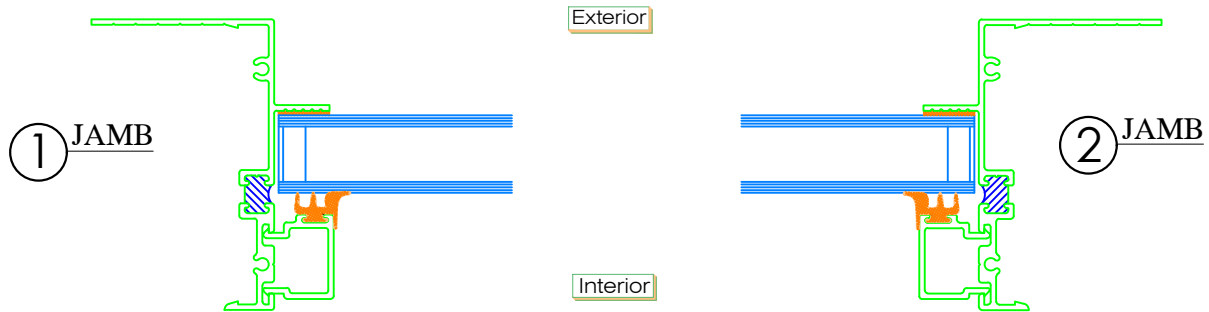

Series 6501C Fixed Lite
 Aluminum Prime Window
 Thermal Master Seal
 1 1/2" Flange Frame
 Commercial
 F-C70 (6'0x 6'0)
 3 1/4" Frame Depth

Typical Vert. Sectional Details

Typical Horiz. Sectional Details