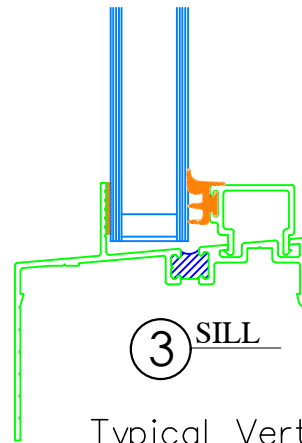

Series 6501C Fixed Lite
 Aluminum Prime Window
 Thermal Master Seal
 1 1/2" Flange Frame
 Commercial
 F-C70 (6'0x 6'0)
 3 1/4" Frame Depth

Typical Vert. Sectional Details

Typical Horiz. Sectional Details