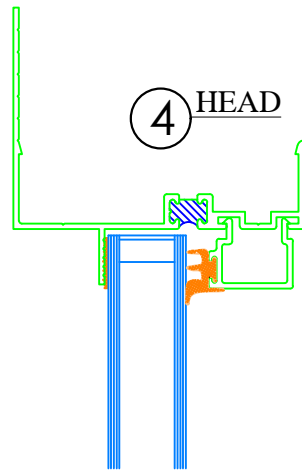

Series 6501C Fixed Lite
 Aluminum Prime Window
 Thermal Master Seal
 1 1/2" Flange Frame
 Commercial
 F-C70 (6'0x 6'0)
 3 1/4" Frame Depth

Typical Vert. Sectional Details

Typical Horiz. Sectional Details