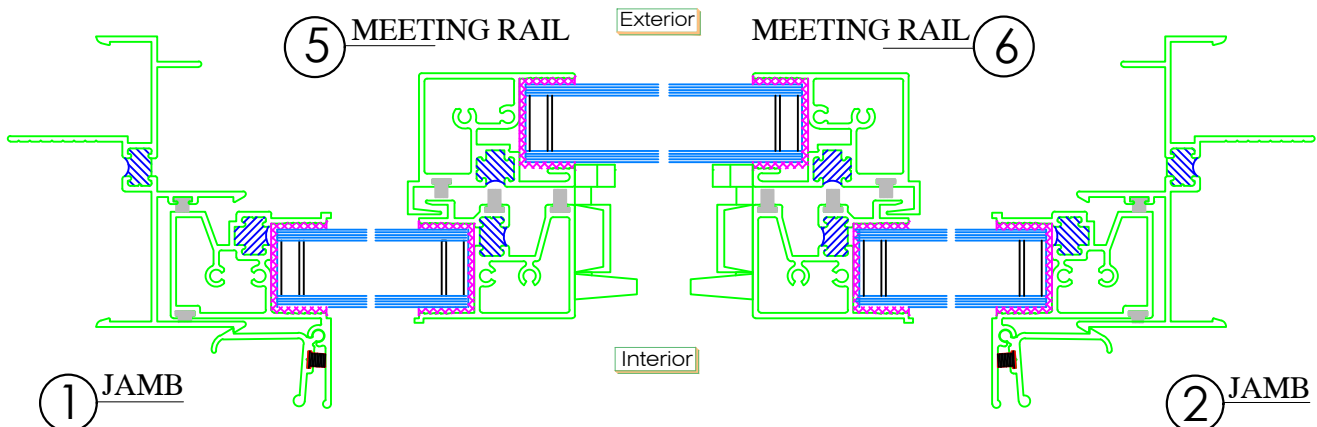

Typical Vert.
Sectional Details

Series 6302C-XOX Horizontal Slider
 Aluminum Prime Window
 Thermal Master Seal
 New Construction Frame
 with 1" Flange
 Commerical
 HS-C50 (6'0x 5'0)
 3 1/4" Frame Depth

Typical Horiz. Sectional Details

SHEET #	Drawn by:	Customer	Revisions			WINDOW TECH SYSTEMS 15 OLD STONEBREAK ROAD MALTA, NY 12020 800-999-9855 FAX: 518-899-4104 info@windowtechsystems.net
	Checked by:		No.	Date	Description	
	Date:					
	Scale: 1/2 Scale					
		Project :				