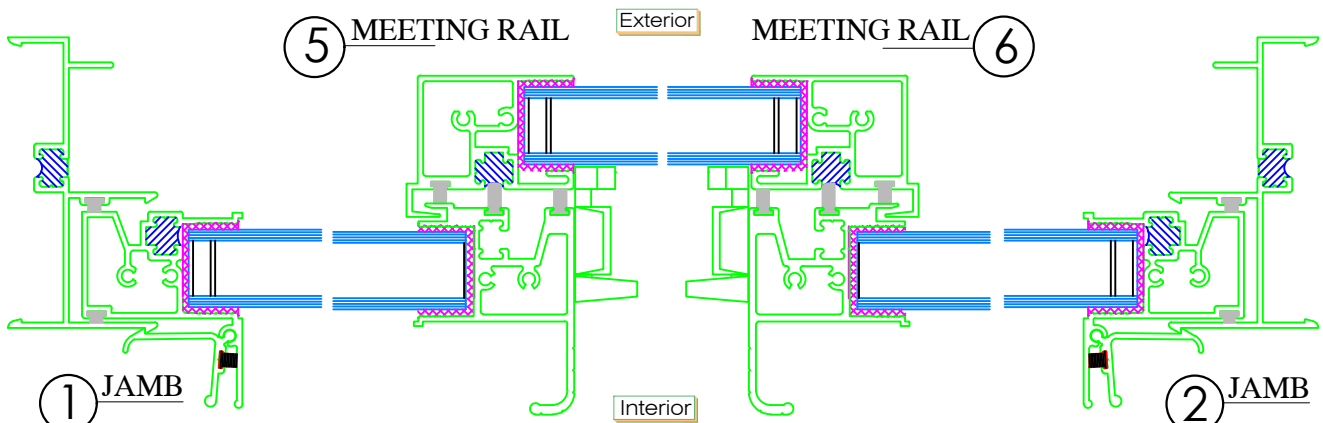

Typical Vert. Sectional Details

Series 6300CW-XOX Horizontal Slider
 Aluminum Prime Window
 Thermal Master Seal
 Equal Leg Frame
 Commercial
 HS-CWPG50 (71" x 60")
 3 1/4" Frame Depth

Typical Horiz. Sectional Details

SHEET #	Drawn by:	Customer	Revisions		WINDOW TECH SYSTEMS 15 OLD STONEBREAK ROAD MALTA, NY 12020 800-999-9855 FAX: 518-899-4104 info@windowtechsystems.net	
	Checked by:		No.	Date		Description
	Date:	Project :				
	Scale: 1/2 Scale					