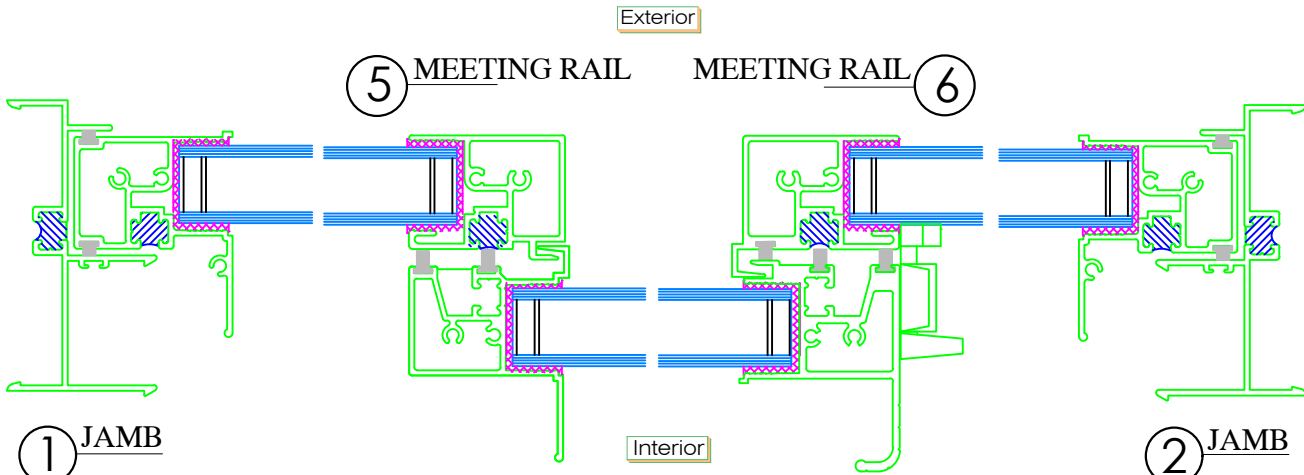

Typical Vert.
Sectional Details

Series 6300CW-0X0 Horizontal Slider
Aluminum Prime Window
Thermal Master Seal
Equal Leg Frame
Commerical
HS-CWPG50 (71" x 60")
3 1/4" Frame Depth

Typical Horiz. Sectional Details

SHEET #	Drawn by:	Customer	Revisions		WINDOW TECH SYSTEMS 15 OLD STONEBREAK ROAD MALTA, NY 12020 800-999-9855 FAX: 518-899-4104 info@windowtechsystems.net	
	Checked by:		No.	Date		Description
	Date:	Project :				
	Scale: 1/2 Scale					