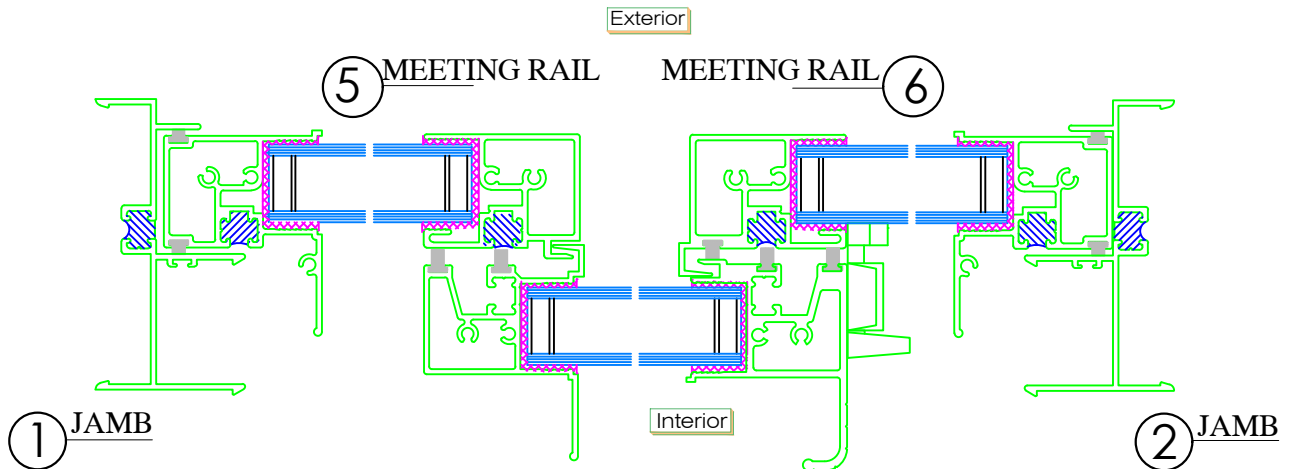

Typical Vert. Sectional Details

Series 6300C-OX0 Horizontal Slider
 Aluminum Prime Window
 Thermal Master Seal
 Equal Leg Frame
 Commerical
 HS-C50 (6'0x 5'0)
 3 1/4" Frame Depth

Typical Horiz. Sectional Details

SHEET #	Drawn by:	Customer	Revisions			WINDOW TECH SYSTEMS 15 OLD STONEBREAK ROAD MALTA, NY 12020 800-999-9855 FAX: 518-899-4104 info@windowtechsystems.net
	Checked by:		Project :	No.	Date	
	Date:					
	Scale: 1/2 Scale					