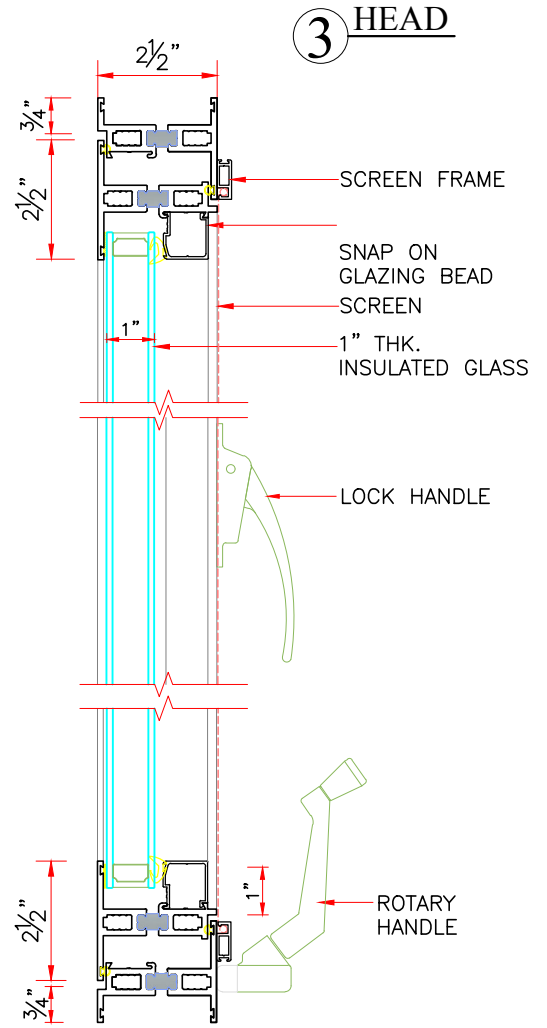

**SERIES 5000 OUT-SWING
CASEMENT WINDOW
C-AW100 3'0 x 5'0**

4 SILL

SHEET #	Drawn by:	Customer	Revisions			Window Tech Systems, Inc. 15 Old Stonebreak Road, Malta, NY 12020 TEL: (800)999-9855 FAX: (518)899-4104 info@windowtechsystems.net www.windowtechsystems.net
	Checked by:		No.	Date	Description	
	Date:		Project :			
	Scale: 3" = 1'-0"					