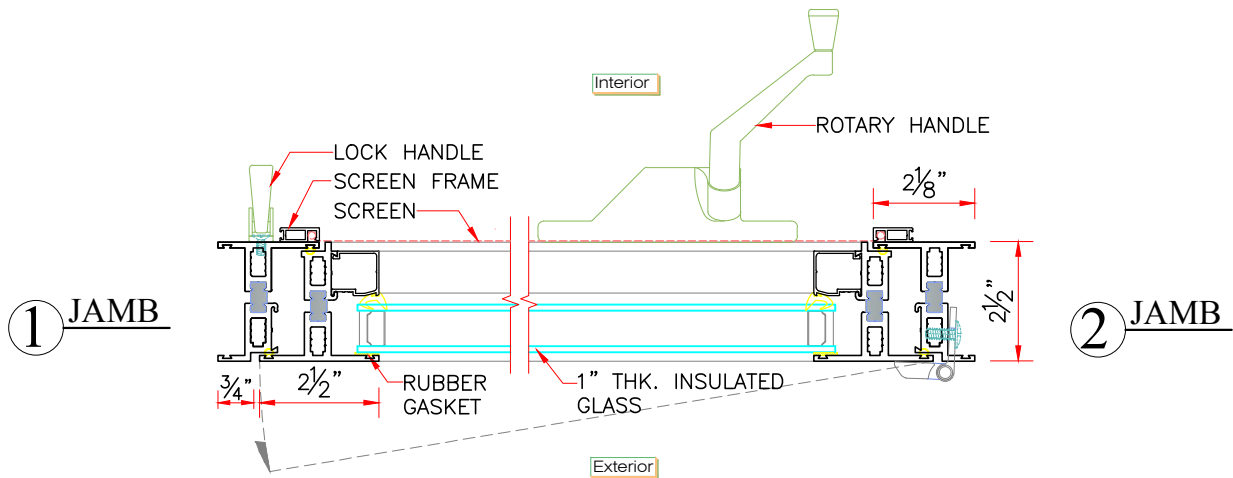

**SERIES 5000 OUT-SWING
CASEMENT WINDOW
C-AW100 3'0 x 5'0**

4 SILL

SHEET #	Drawn by:	Customer	Revisions			Window Tech Systems, Inc. 15 Old Stonebreak Road, Malta, NY 12020 TEL: (800)999-9855 FAX: (518)899-4104 info@windowtechsystems.net www.windowtechsystems.net
	Checked by:		No.	Date	Description	
	Date:		Project :			
	Scale: 3" = 1'-0"					