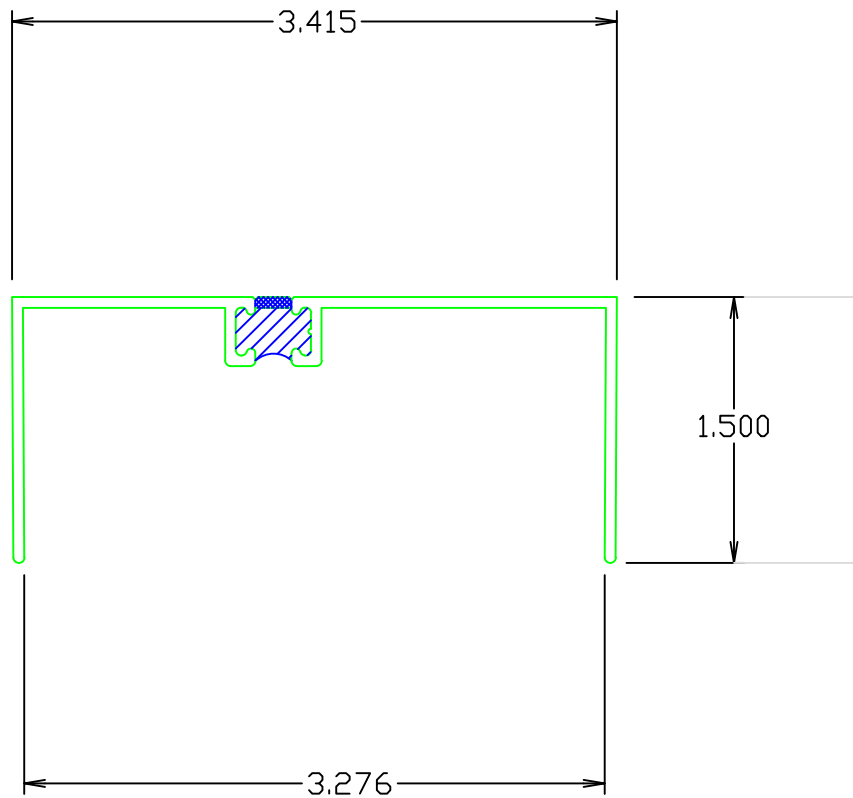

HEAD EXPANDER FOR 3 1/4" FRAME DEPTH

SHEET #	Drawn by:	Customer	Revisions			WINDOW TECH SYSTEMS 15 OLD STONEBREAK ROAD MALTA, NY 12020 800-999-9855 FAX: 518-899-4104 info@windowtechsystems.net
	Checked by:		No.	Date	Description	
	Date:	Project :				
	Scale: FULL					