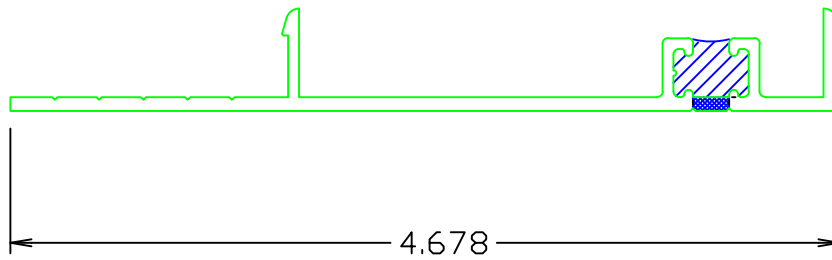

STRAP ANCHOR - S57334 - 3 1/4" FRAME

COMMON APPLICATION

EQUAL LEG FRAME

FLANGE FRAME

SHEET #	Drawn by:	Customer	Revisions			WINDOW TECH SYSTEMS 15 OLD STONEBREAK ROAD MALTA, NY 12020 800-999-9855 FAX: 518-899-4104 info@windowtechsystems.net
	Checked by:		No.	Date	Description	
	Date:	Project :				
	Scale: FULL					