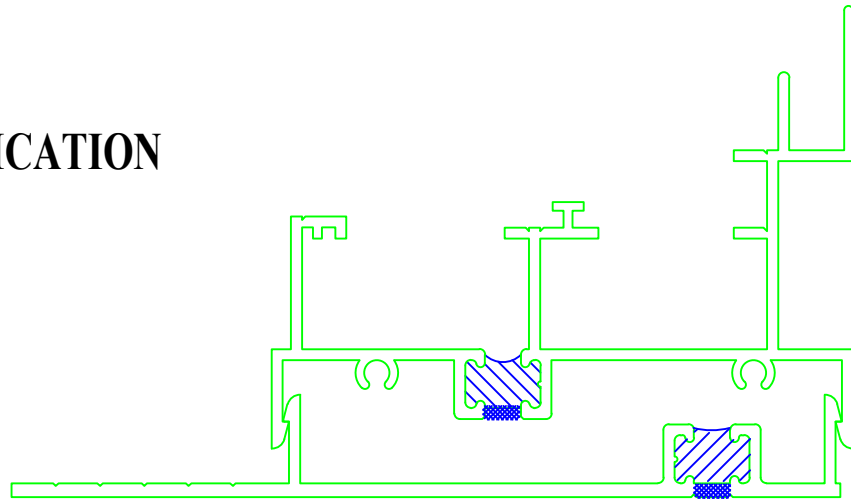

STRAP ANCHOR - S57334 - 3 1/4" FRAME

COMMON APPLICATION

EQUAL LEG FRAME

FLANGE FRAME

SHEET #	Drawn by:	Customer	Revisions			WINDOW TECH SYSTEMS 15 OLD STONEBREAK ROAD MALTA, NY 12020 800-999-9855 FAX: 518-899-4104 info@windowtechsystems.net
	Checked by:		No.	Date	Description	
	Date:	Project :				
	Scale: FULL					