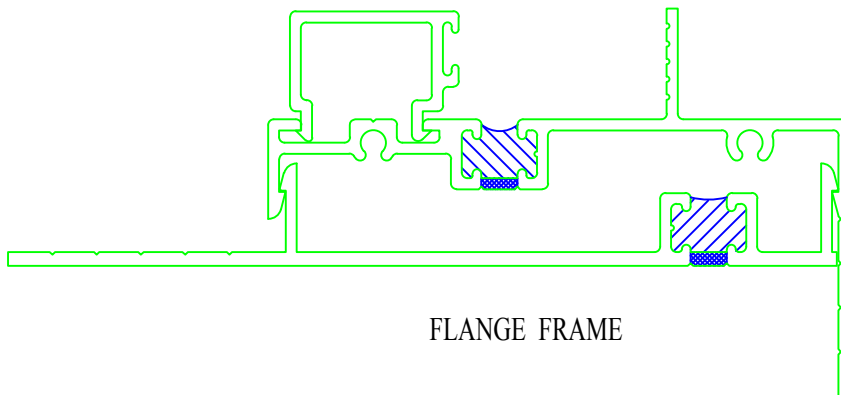

STRAP ANCHOR - S57334 - 3 1/4" FRAME

COMMON APPLICATION

EQUAL LEG FRAME

FLANGE FRAME

SHEET #	Drawn by:	Customer	Revisions			WINDOW TECH SYSTEMS 15 OLD STONEBREAK ROAD MALTA, NY 12020 800-999-9855 FAX: 518-899-4104 info@windowtechsystems.net
	Checked by:		No.	Date	Description	
	Date:	Project :				
	Scale: FULL					