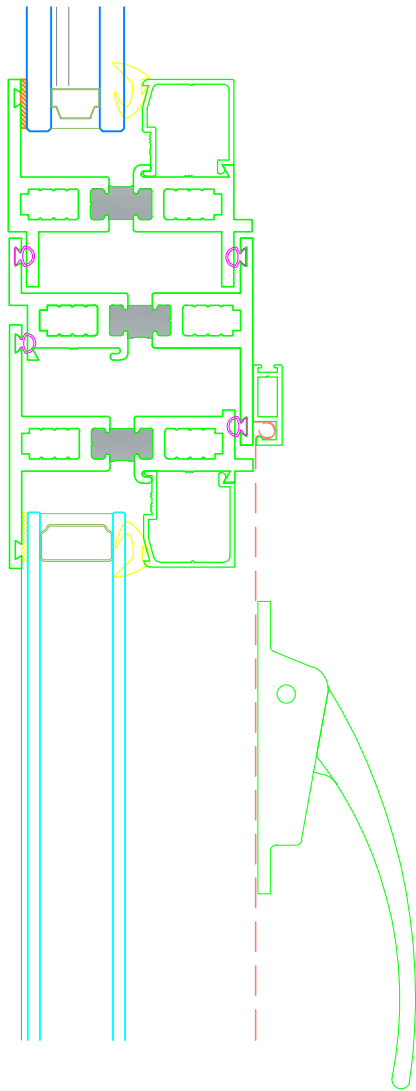

Window Tech Systems^{Inc.}

2 1/2" FRAME DEPTH SELF MULL OPTIONS

HORIZONTAL SELF MULL FIXED TO CASEMENT -AW

VERTICAL SELF MULL FIXED TO AWNING-CW

2 1/2" FRAME DEPTH

HALF SCALE