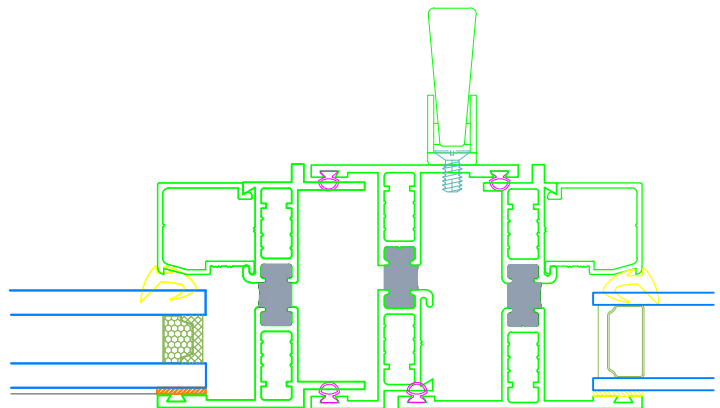

Window Tech Systems^{Inc.}

2 1/2" FRAME DEPTH SELF MULL OPTIONS

HORIZONTAL SELF MULL FIXED TO CASEMENT -AW

VERTICAL SELF MULL FIXED TO AWNING-CW

2 1/2" FRAME DEPTH

HALF SCALE