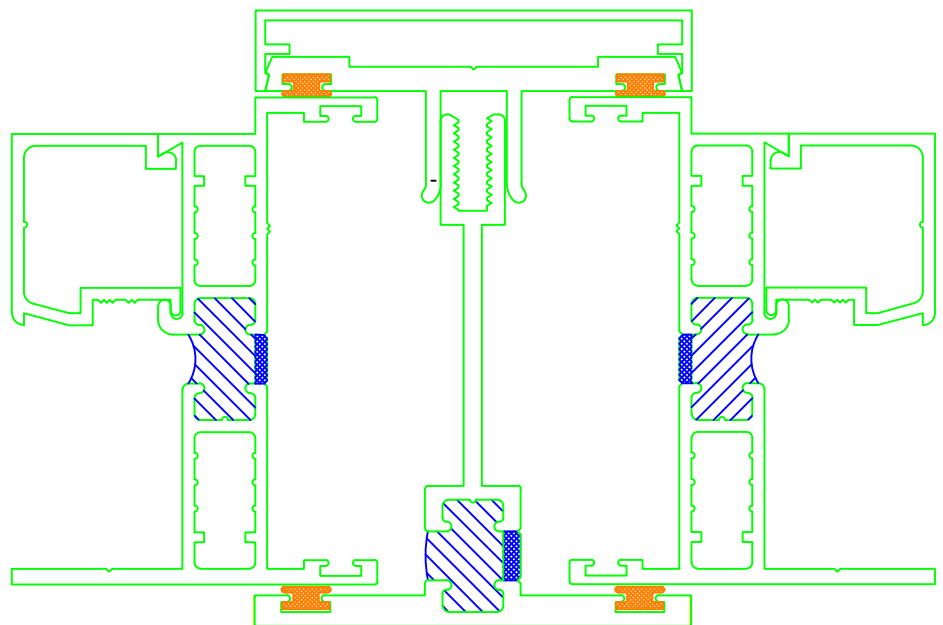

Window Tech Systems^{Inc.}

2 1/2" FRAME DEPTH MULLION OPTIONS

INTERNAL H - MULLION

3 PC. MULLION

2 1/2" FRAME DEPTH

FULL SCALE