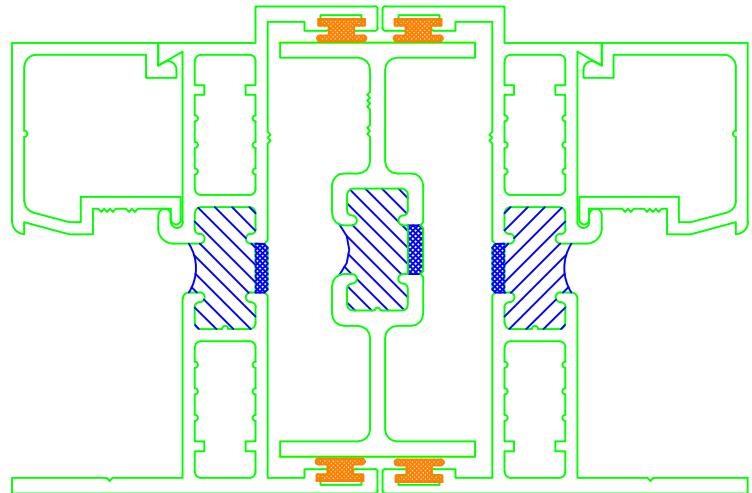

Window Tech Systems^{Inc.}

2 1/2" FRAME DEPTH MULLION OPTIONS

INTERNAL H - MULLION

3 PC. MULLION

2 1/2" FRAME DEPTH

FULL SCALE