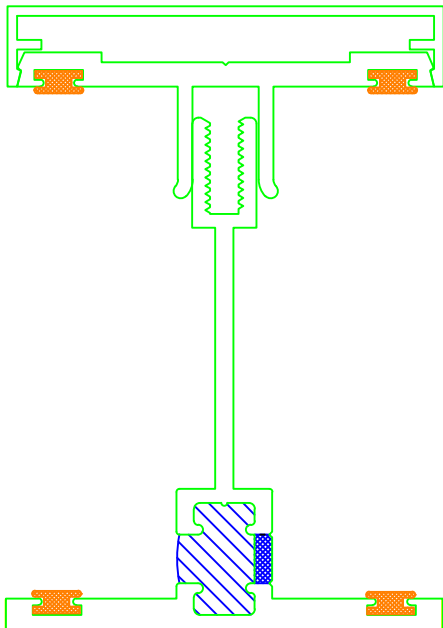

Window Tech Systems^{Inc.}

2 1/2" FRAME DEPTH MULLION OPTIONS

INTERNAL H - MULLION

3 PC. MULLION

2 1/2" FRAME DEPTH

FULL SCALE