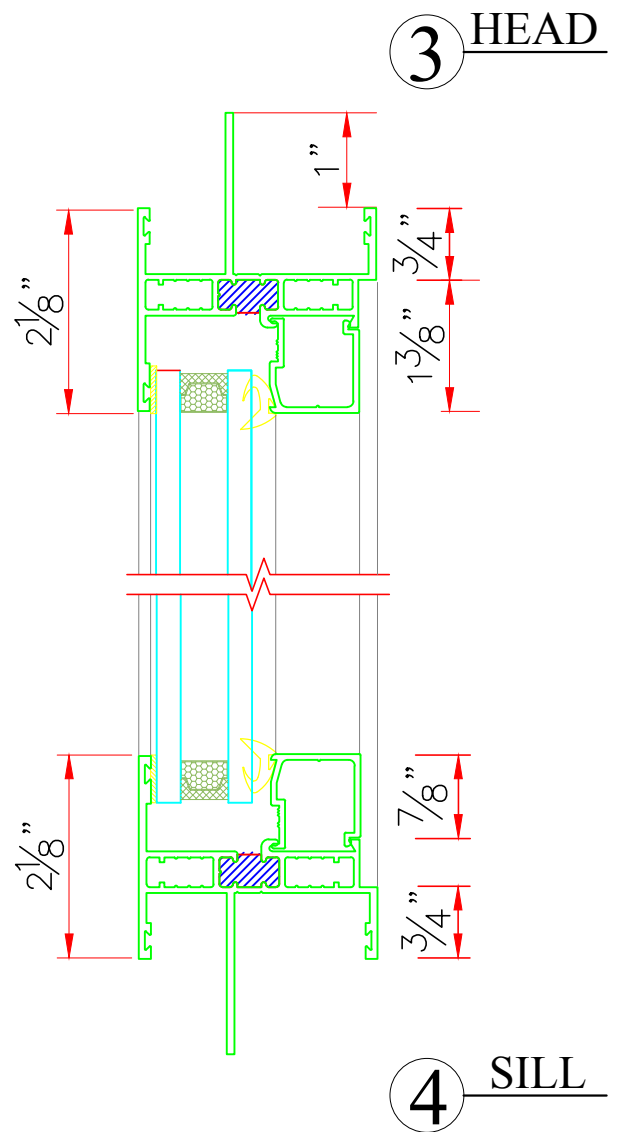

SERIES 5502
FIXED WINDOW
WITH 1" BLDRS. FIN
F-LC100 or CW100
5'0 x 5'0

TYPICAL SECTIONAL DETAILS

SHEET #	Drawn by:	Customer	Revisions			Window Tech Systems, Inc. 15 Old Stonebreak Road, Malta, NY 12020 TEL: (800)999-9855 FAX: (518)899-4104 info@windowtechsystems.net www.windowtechsystems.net
	Checked by:		No.	Date	Description	
	Date:					
	Scale: 6" = 1'-0"		Project :			