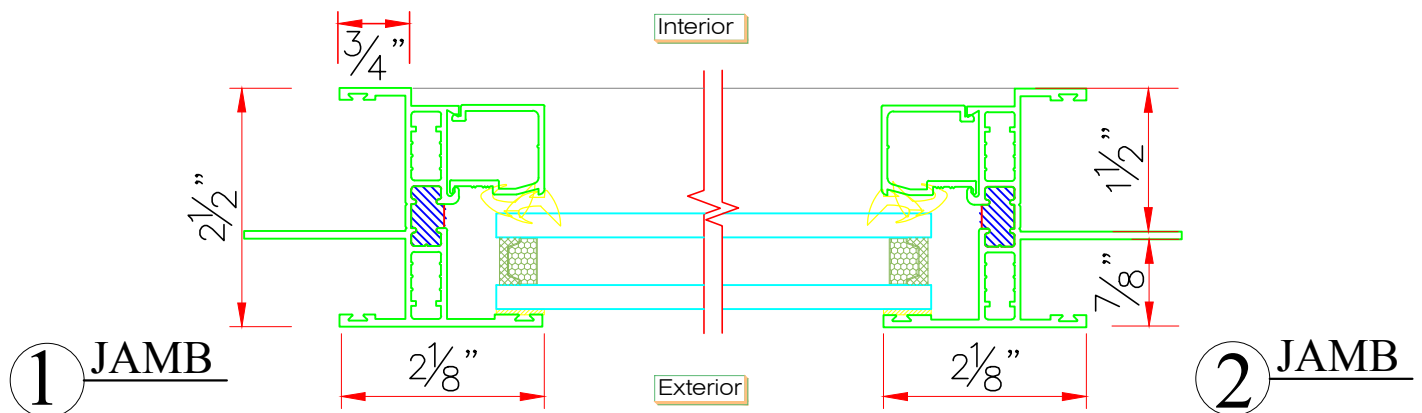

SERIES 5502
FIXED WINDOW
WITH 1" BLDRS. FIN
F-LC100 or CW100
5'0 x 5'0

TYPICAL SECTIONAL DETAILS

SHEET #	Drawn by:	Customer	Revisions			Window Tech Systems, Inc. 15 Old Stonebreak Road, Malta, NY 12020 TEL: (800)999-9855 FAX: (518)899-4104 info@windowtechsystems.net www.windowtechsystems.net
	Checked by:		No.	Date	Description	
	Date:					
	Scale: 6" = 1'-0"		Project :			