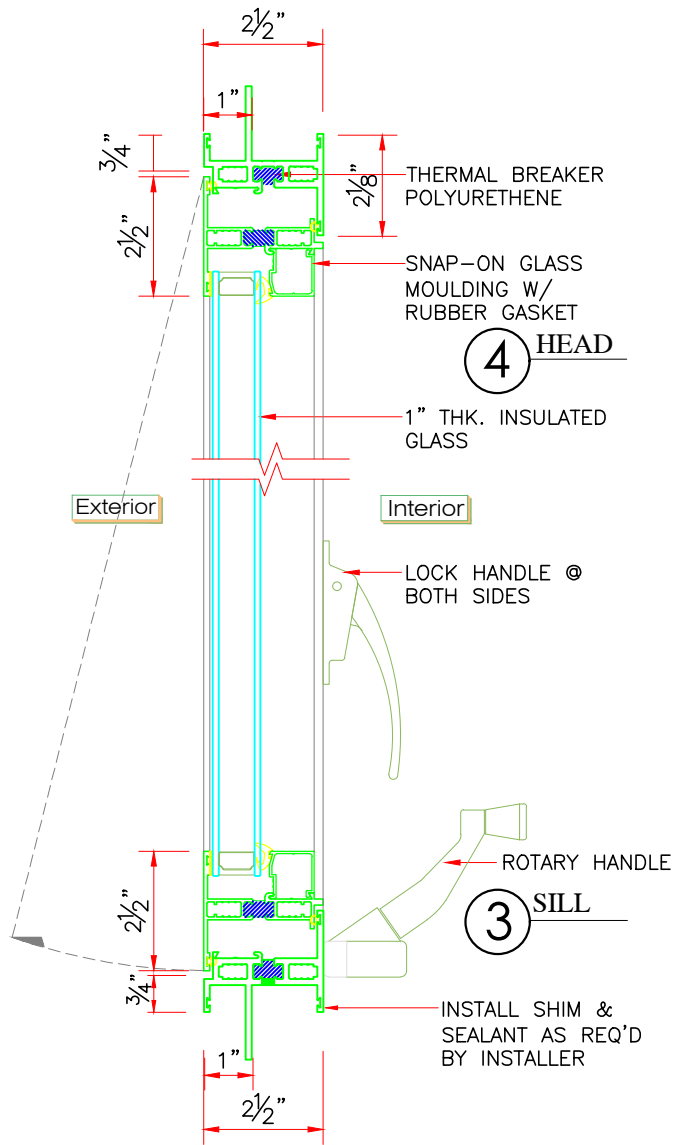

**SERIES 5102 AWNING WINDOW
WITH 1" BLDRS FIN
P-AW100**

SHEET #	Drawn by:	Customer	Revisions		
	Checked by:		No.	Date	Description
	Date:				
	Scale:				
Project :					