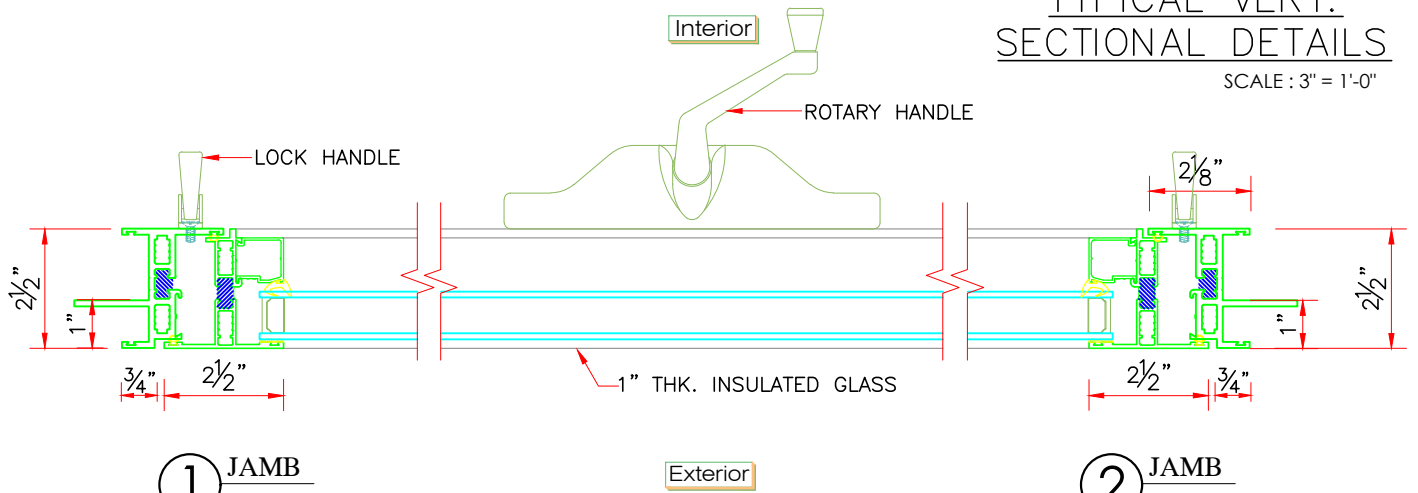

**SERIES 5102 AWNING WINDOW
WITH 1" BLDRS FIN
P-AW100**

SHEET #	Drawn by:	Customer	Revisions		
	Checked by:		No.	Date	Description
	Date:				
	Scale:				
Project :					