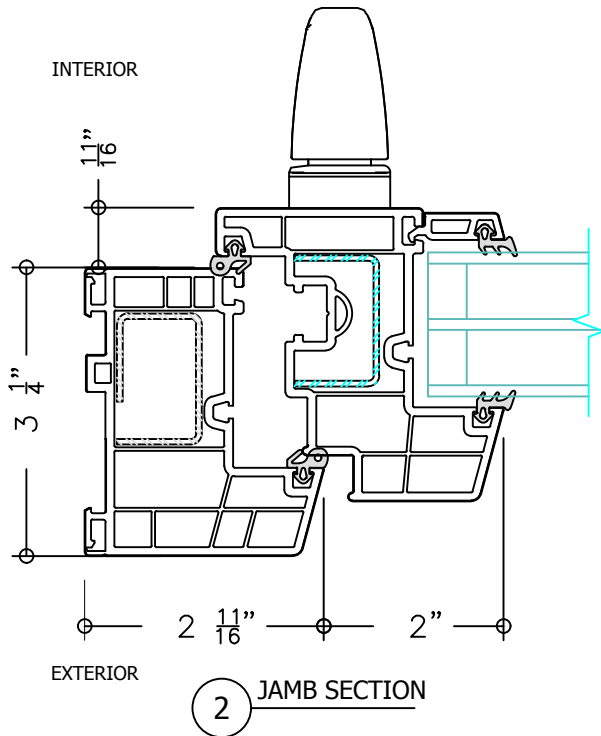

Series 11300
 Tilt-n-Turn uPVC Window
 F-CW90 (48" x 72")
 3 1/4" Frame Depth

SHEET #	Drawn by:	Customer	Revisions			WINDOW TECH SYSTEMS 15 OLD STONEBREAK ROAD MALTA, NY 12020 800-999-9855 FAX: 518-899-4104 info@windowtechsystems.net
	Checked by:		No.	Date	Description	
	Date:	Project :				
	Scale: 1/2 Scale					