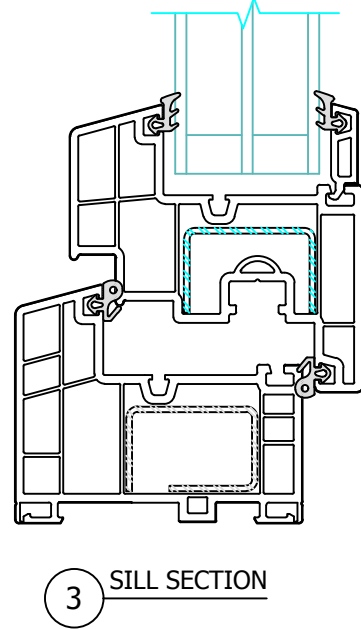

Series 11300
 Tilt-n-Turn uPVC Window
 F-CW90 (48" x 72")
 3 1/4" Frame Depth

SHEET #	Drawn by:	Customer	Revisions			WINDOW TECH SYSTEMS 15 OLD STONEBREAK ROAD MALTA, NY 12020 800-999-9855 FAX: 518-899-4104 info@windowtechsystems.net
	Checked by:		No.	Date	Description	
	Date:	Project :				
	Scale: 1/2 Scale					