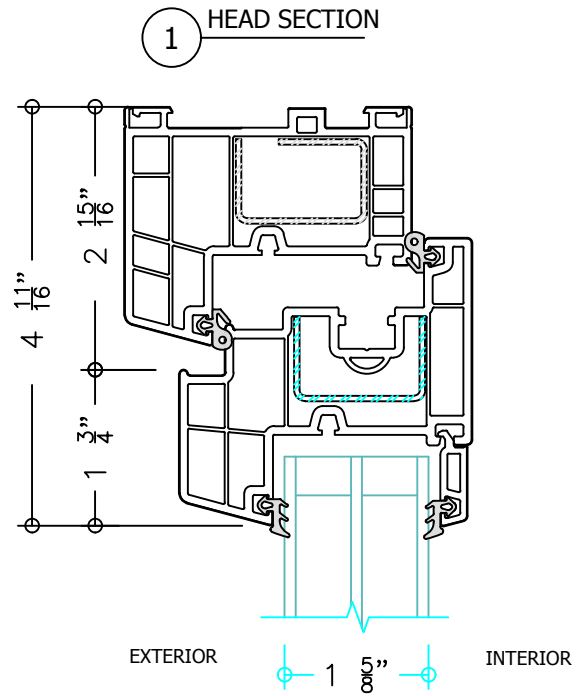

Series 11300
 Tilt-n-Turn uPVC Window
 F-CW90 (48" x 72")
 3 1/4" Frame Depth

SHEET #	Drawn by:	Customer	Revisions			WINDOW TECH SYSTEMS 15 OLD STONEBREAK ROAD MALTA, NY 12020 800-999-9855 FAX: 518-899-4104 info@windowtechsystems.net
	Checked by:		No.	Date	Description	
	Date:	Project :				
	Scale: 1/2 Scale					