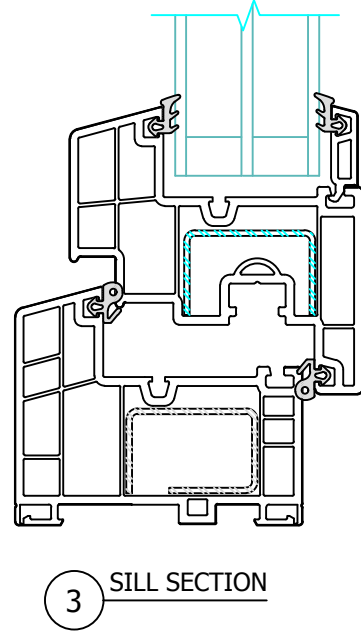

Series 11300
 Inswing Casement
 uPVC Window
 CW90 (48" x 72")
 3 1/4" Frame Depth

SHEET #	Drawn by:	Customer	Revisions			WINDOW TECH SYSTEMS 15 OLD STONEBREAK ROAD MALTA, NY 12020 800-999-9855 FAX: 518-899-4104 info@windowtechsystems.net
	Checked by:		No.	Date	Description	
	Date:	Project :				
	Scale: 1/2 Scale					