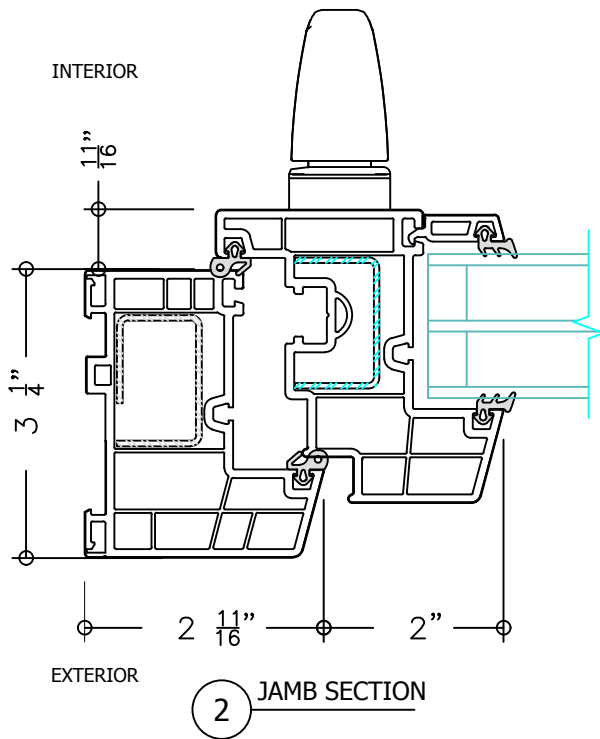

Series 11300
 Inswing Casement
 uPVC Window
 CW90 (48" x 72")
 3 1/4" Frame Depth

SHEET #	Drawn by:	Customer	Revisions			WINDOW TECH SYSTEMS 15 OLD STONEBREAK ROAD MALTA, NY 12020 800-999-9855 FAX: 518-899-4104 info@windowtechsystems.net
	Checked by:		No.	Date	Description	
	Date:	Project :				
	Scale: 1/2 Scale					