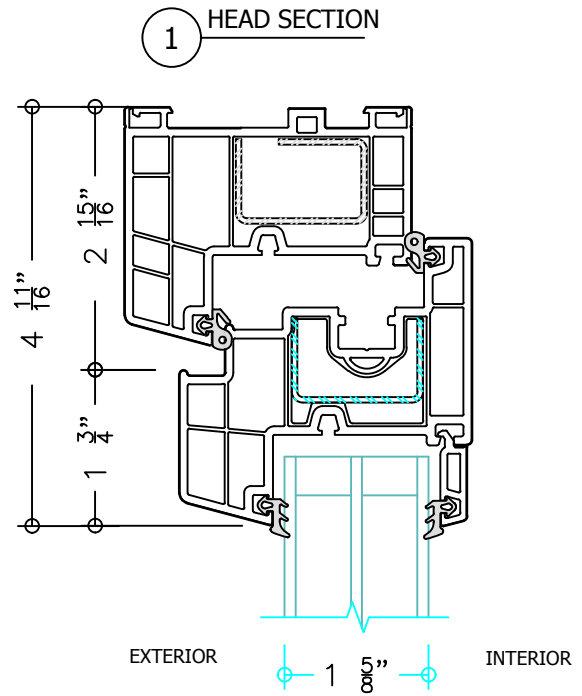

Series 11300
 Inswing Casement
 uPVC Window
 CW90 (48" x 72")
 3 1/4" Frame Depth

SHEET #	Drawn by:	Customer	Revisions			WINDOW TECH SYSTEMS 15 OLD STONEBREAK ROAD MALTA, NY 12020 800-999-9855 FAX: 518-899-4104 info@windowtechsystems.net
	Checked by:		No.	Date	Description	
	Date:	Project :				
	Scale: 1/2 Scale					