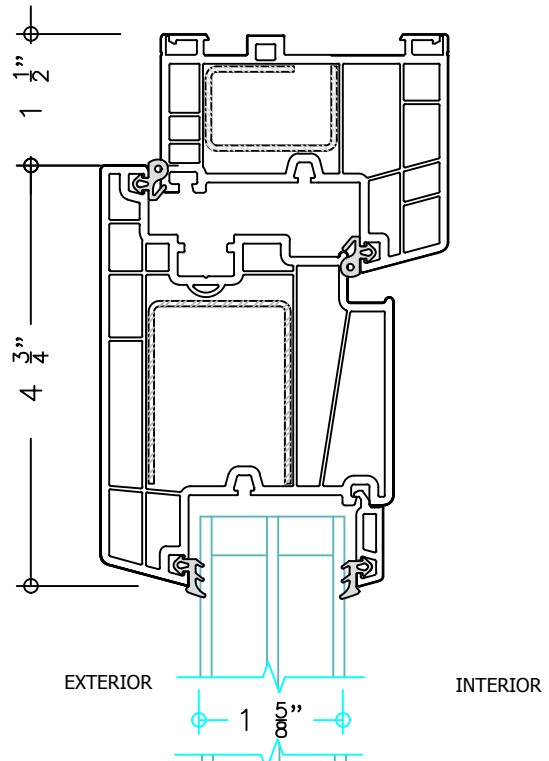

Series 11300 Outswing  
Casement uPVC Window  
C-CW-100 (32" x 60")  
3 1/4" Frame Depth

1 HEAD SECTION

INTERIOR

2 JAMB SECTION

3 SILL SECTION

SHEET #

Drawn by:

Customer

Revisions

Checked by:

No.	Date	Description

Date:

Project :

Scale: 1/2 Scale

**WINDOW TECH SYSTEMS**

15 OLD STONEBREAK ROAD  
MALTA, NY 12020