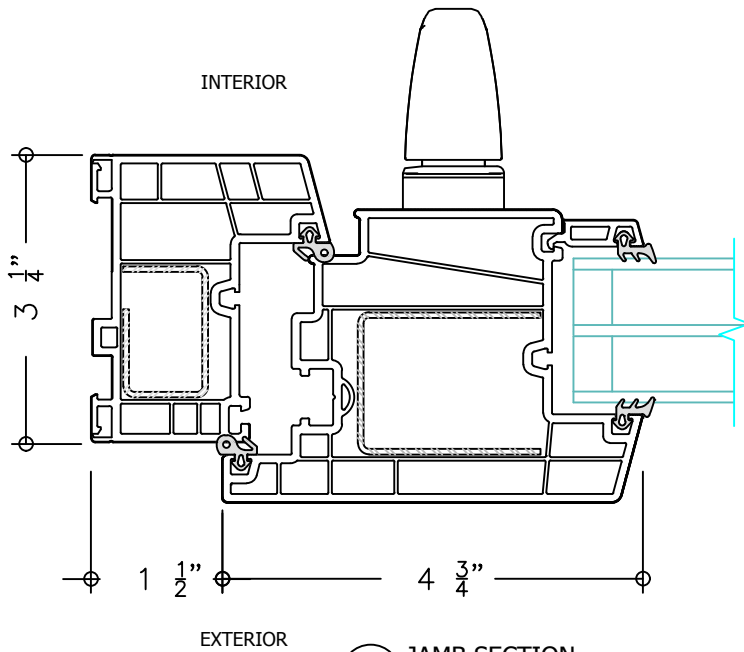

Series 11300 Outswing  
Casement uPVC Window  
C-CW-100 (32" x 60")  
3 1/4" Frame Depth

1 HEAD SECTION

INTERIOR

2 JAMB SECTION

3 SILL SECTION

SHEET #

Drawn by:

Customer