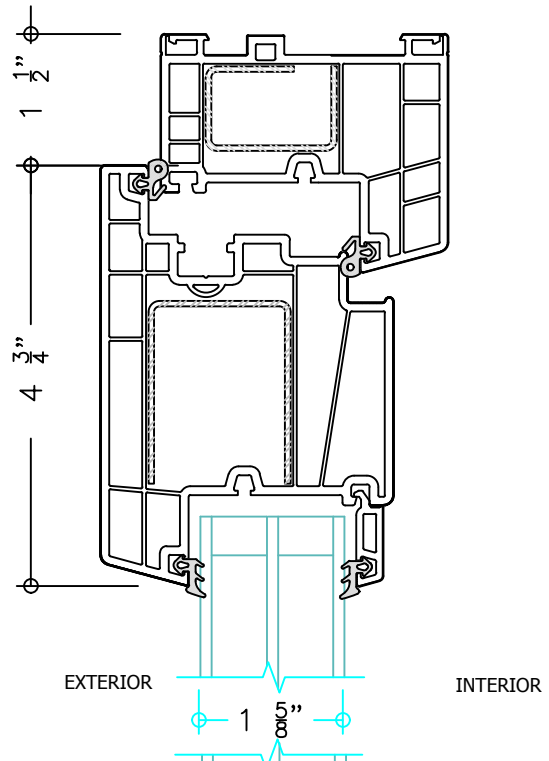

Series 11300 Outswing
Casement uPVC Window
AW-PG90 (36" x 60")
3 1/4" Frame Depth

1 HEAD SECTION

INTERIOR

2 JAMB SECTION

3 SILL SECTION

SHEET #	Drawn by:	Customer	Revisions			WINDOW TECH SYSTEMS 15 OLD STONEBREAK ROAD MALTA, NY 12020 800-999-9855 FAX: 518-899-4104 info@windowtechsystems.net
	Checked by:		Project :	No.	Date	
	Date:					
	Scale: 1/2 Scale					