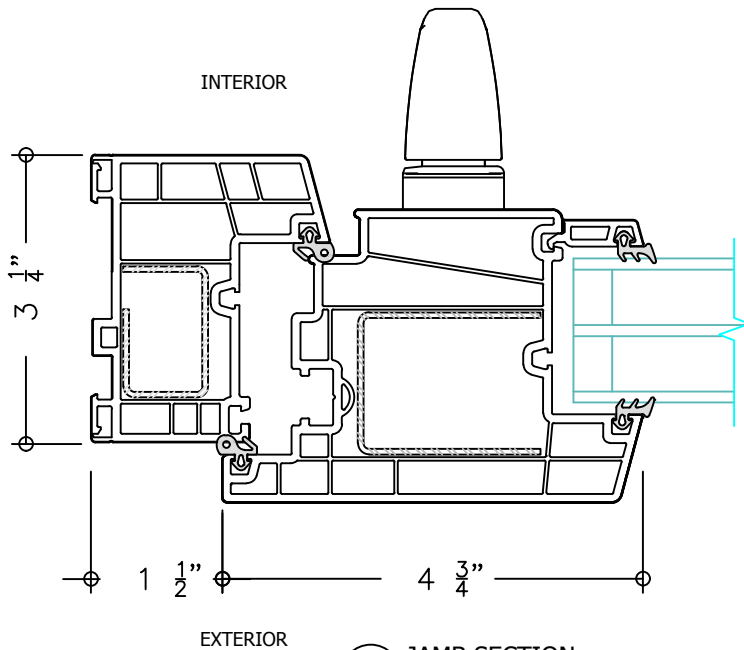

Series 11300 Outswing
Casement uPVC Window
AW-PG90 (36" x 60")
3 1/4" Frame Depth

1 HEAD SECTION

INTERIOR

2 JAMB SECTION

3 SILL SECTION

SHEET #	Drawn by:	Customer	Revisions			WINDOW TECH SYSTEMS 15 OLD STONEBREAK ROAD MALTA, NY 12020 800-999-9855 FAX: 518-899-4104 info@windowtechsystems.net
	Checked by:		Project :	No.	Date	
	Date:					
	Scale: 1/2 Scale					