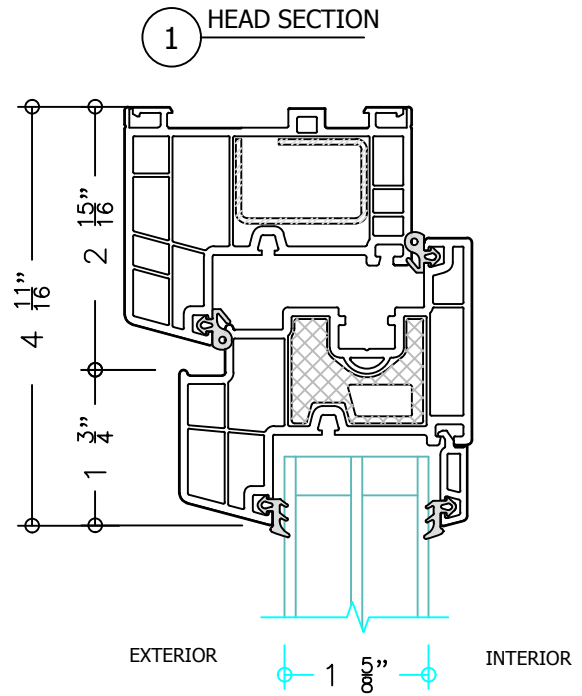

Series 11300
 Tilt-n-Turn uPVC Window
 AW-PG65 (60" x 99")
 3 1/4" Frame Depth

SHEET #	Drawn by:	Customer	Revisions			WINDOW TECH SYSTEMS 15 OLD STONEBREAK ROAD MALTA, NY 12020 800-999-9855 FAX: 518-899-4104 info@windowtechsystems.net
	Checked by:		No.	Date	Description	
	Date:	Project :				
	Scale: 1/2 Scale					