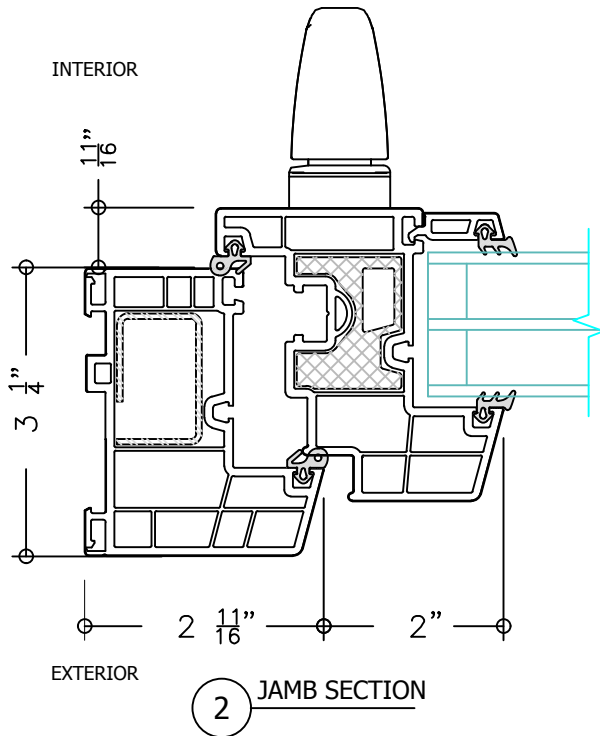

Series 11300
 Tilt-n-Turn uPVC Window
 AW-PG65 (60" x 99")
 3 1/4" Frame Depth

SHEET #	Drawn by:	Customer	Revisions			WINDOW TECH SYSTEMS 15 OLD STONEBREAK ROAD MALTA, NY 12020 800-999-9855 FAX: 518-899-4104 info@windowtechsystems.net
	Checked by:		No.	Date	Description	
	Date:	Project :				
	Scale: 1/2 Scale					