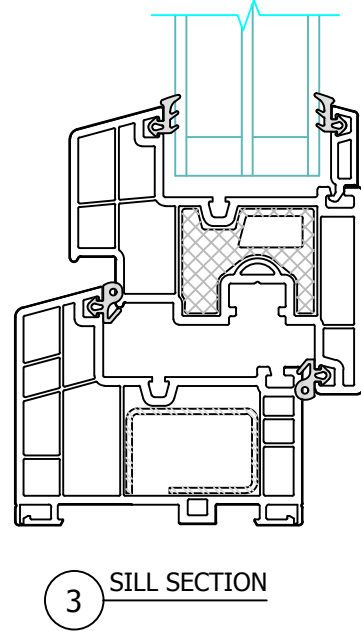

Series 11300
 Tilt-n-Turn uPVC Window
 AW-PG65 (60" x 99")
 3 1/4" Frame Depth

SHEET #	Drawn by:	Customer	Revisions			WINDOW TECH SYSTEMS 15 OLD STONEBREAK ROAD MALTA, NY 12020 800-999-9855 FAX: 518-899-4104 info@windowtechsystems.net
	Checked by:		No.	Date	Description	
	Date:	Project :				
	Scale: 1/2 Scale					