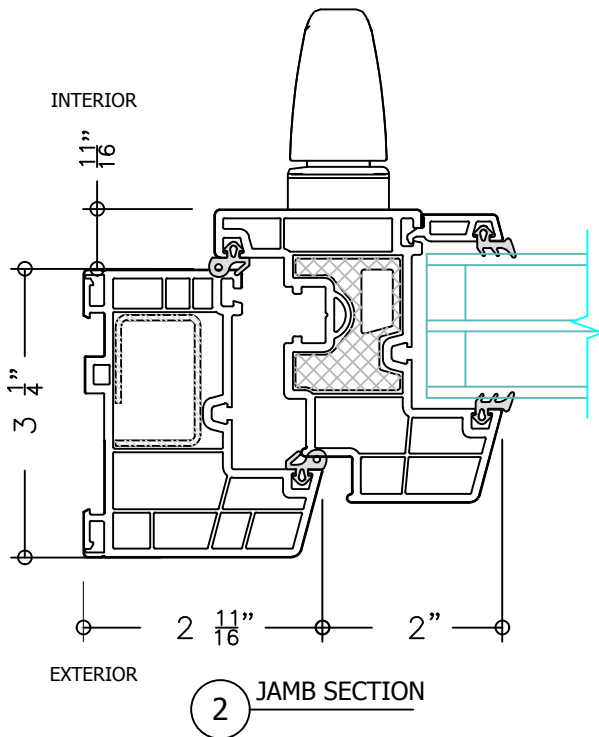

Series 11300  
 PW over Tilt-n-Turn  
 uPVC Window  
 3 1/4" Frame Depth

SHEET #	Drawn by:	Customer	Revisions		
	Checked by:		No.	Date	Description
	Date:	Project :			
	Scale: 1/2 Scale				

**WINDOW TECH SYSTEMS**  
 15 OLD STONEBREAK ROAD  
 MALTA, NY 12020  
 800-999-9855 FAX: 518-899-4104  
 info@windowtechsystems.net