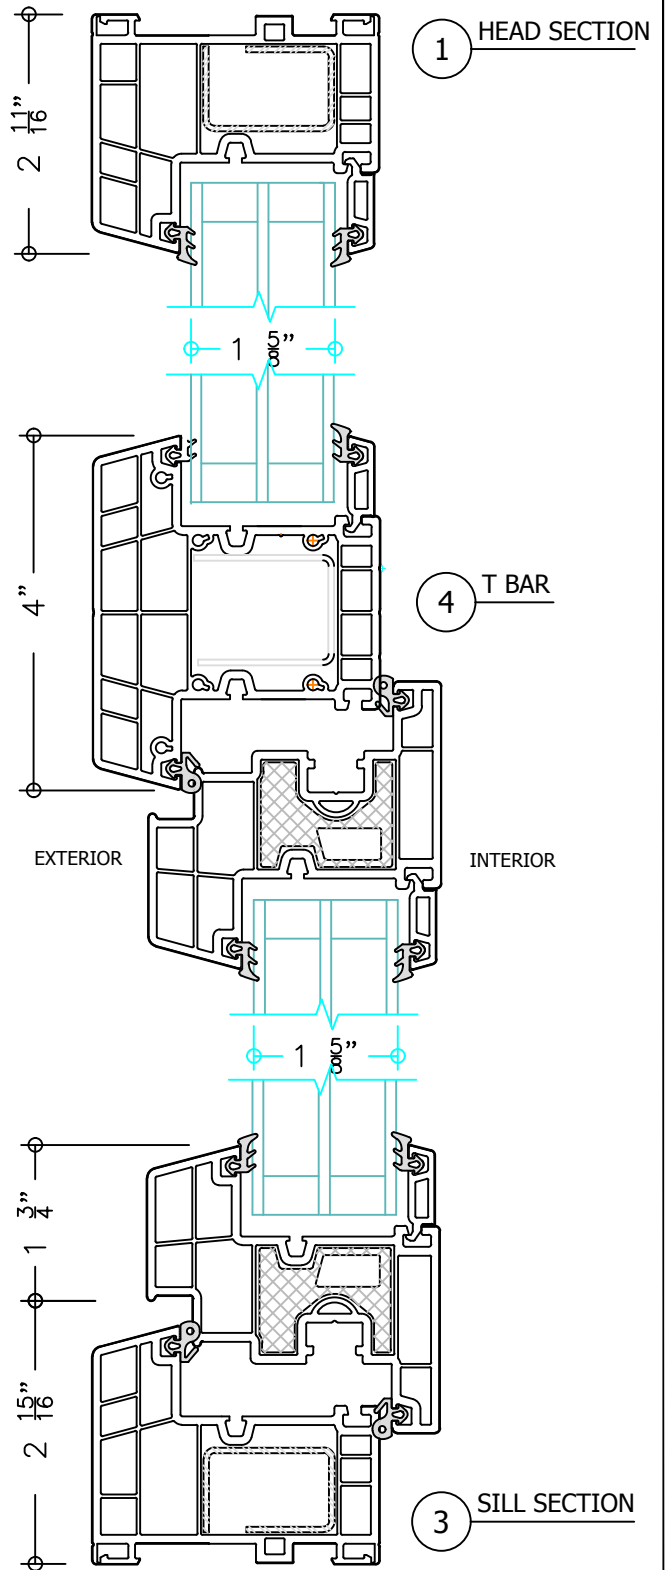

Series 11300  
 PW over Tilt-n-Turn  
 uPVC Window  
 3 1/4" Frame Depth

SHEET #	Drawn by:	Customer	Revisions		
	Checked by:		No.	Date	Description
	Date:	Project :			
	Scale: 1/2 Scale				

**WINDOW TECH SYSTEMS**  
 15 OLD STONEBREAK ROAD  
 MALTA, NY 12020  
 800-999-9855 FAX: 518-899-4104  
 info@windowtechsystems.net