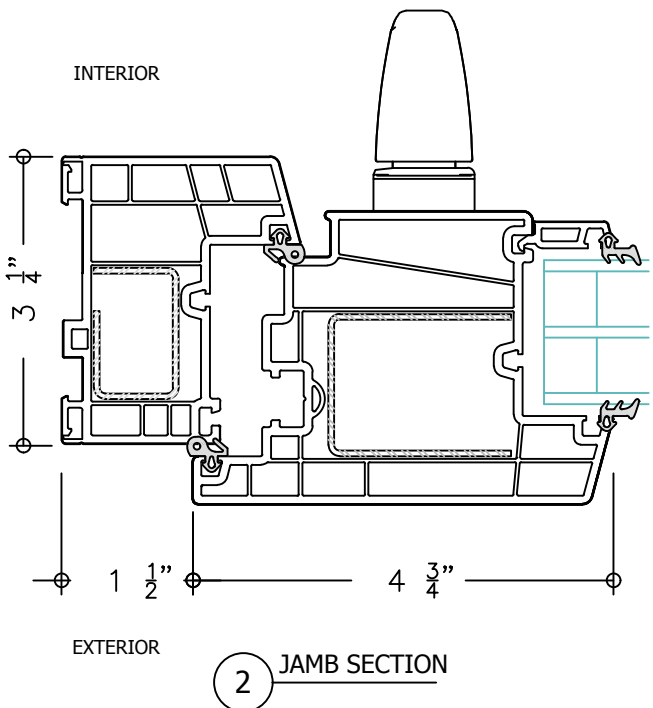

Series 11300
 PW over Outswing Casement
 uPVC Window
 3 1/4" Frame Depth

SHEET #	Drawn by:	Customer	Revisions		
	Checked by:		No.	Date	Description
	Date:				
	Scale: 1/2 Scale				
		Project :			

WINDOW TECH SYSTEMS
 15 OLD STONEBREAK ROAD
 MALTA, NY 12020
 800-999-9855 FAX: 518-899-4104
 info@windowtechsystems.net