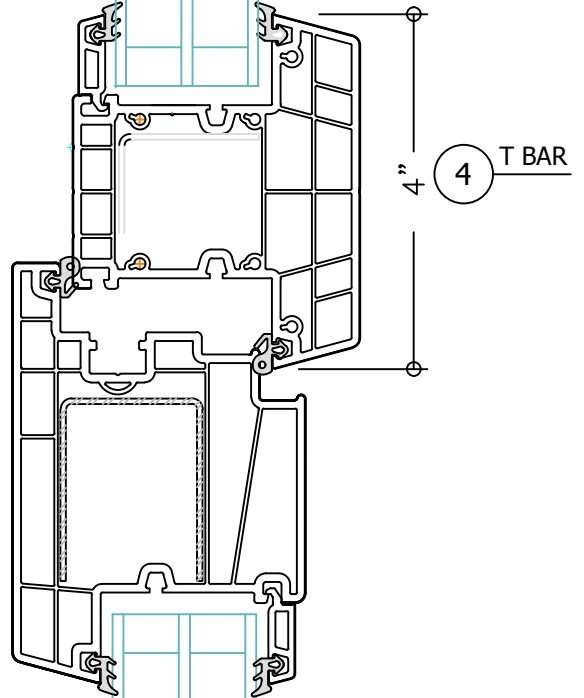

Series 11300
 PW over Outswing Casement
 uPVC Window
 3 1/4" Frame Depth

SHEET #	Drawn by:	Customer	Revisions		
	Checked by:		No.	Date	Description
	Date:				
	Scale: 1/2 Scale				
		Project :			

WINDOW TECH SYSTEMS
 15 OLD STONEBREAK ROAD
 MALTA, NY 12020
 800-999-9855 FAX: 518-899-4104
 info@windowtechsystems.net