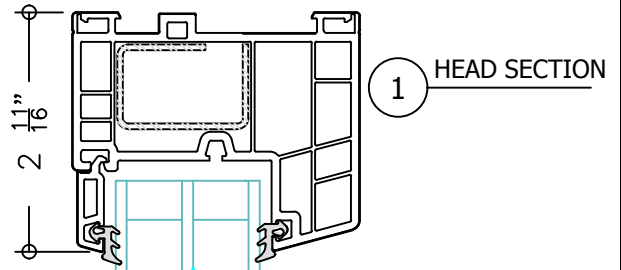

Series 11300
 PW over Outswing Casement
 uPVC Window
 3 1/4" Frame Depth

SHEET #	Drawn by:	Customer	Revisions		
	Checked by:		No.	Date	Description
	Date:				
	Scale: 1/2 Scale				
		Project :			

WINDOW TECH SYSTEMS
 15 OLD STONEBREAK ROAD
 MALTA, NY 12020
 800-999-9855 FAX: 518-899-4104
 info@windowtechsystems.net