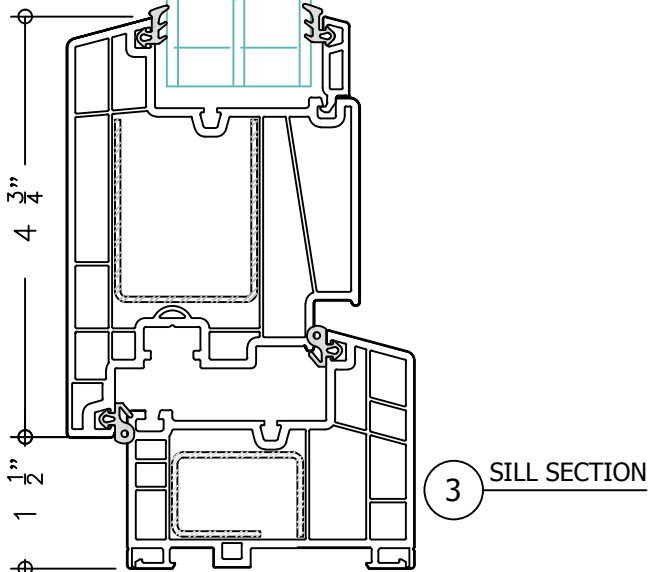

Series 11300
 PW over Outswing Casement
 uPVC Window
 3 1/4" Frame Depth

SHEET #	Drawn by:	Customer	Revisions		
	Checked by:		No.	Date	Description
	Date:				
	Scale: 1/2 Scale				
		Project :			

WINDOW TECH SYSTEMS
 15 OLD STONEBREAK ROAD
 MALTA, NY 12020
 800-999-9855 FAX: 518-899-4104
 info@windowtechsystems.net